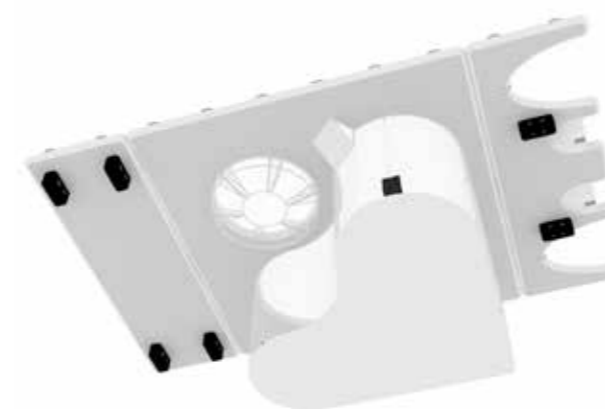

YACHTBEACH SUPERIOR POOL 6.16

Measurements:

External dimensions: 616x616cm - 242"x242"

Main Pool: 468 x 468 cm, made with a fine-mesh protective net

Splash Pool: 190 cm Diameter, covered with a removeable Mesh floor

Mainwalk surface: 2 x 618 x 100cm

Sidewalk surfaces: 2 x 618 x 50cm

Depth: 240cm - 7,8'

Weight incl. bag: 142kg - 313lbs

Packing Size: 220x80x60 - 86"x31"x23"

Material thickness:

- > reinforced drop stitch with a thickness of 20cm
- > It offers you incredible stability and is extremely safe, even when there are several people on the Yachtbeach Superior Pool

Foam top:

made of flexible EVA teak

Characteristics:

- > Valve: equipped with 2 high pressure valves which allows a quick and easy filling. The high-quality pressure relief valve always ensures the right pressure at the pool. Thanks to the 2 valves, they save 50% of time when filling & emptying.
- > Handles: 24 high-quality fastening, carrying and handholds
- D rings:
  - > 4 D-rings on the top and bottom
  - > 6 D-rings on the inside of the pool incl. weight pockets
  - > 4 D-rings on bottom for anchoring

Scope of delivery:

- 1x carrying bag
- 1x repair set without glue
- Pump & handle connector pro (21402) are not included