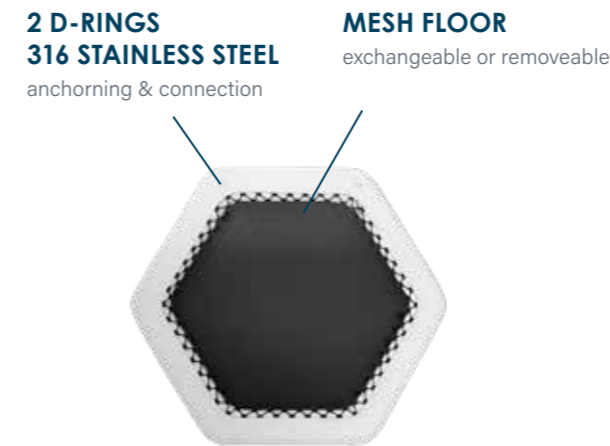

Scope of delivery:

- 1x carrying bag
- 1x repair set without glue
- 6x removable cup holder (24317)

Pump, ladder (23211) & handle connector pro (21402) are not included