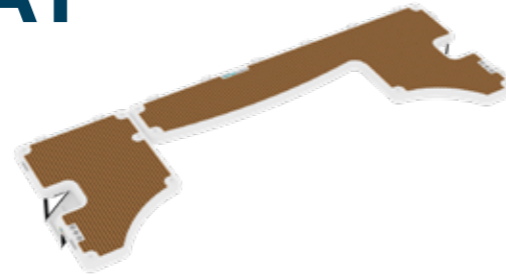

CUSTOM GATEWAY

Our custom gateway is designed to perfectly match to the rear of the yacht no matter whether the shape of the yacht is concave, curved or straight. Together with our experienced team we could guarantee a perfect match without any compromises. Directly from the gateway you could dock onto any Yachtbeach stock products (such as foil dock, jetski dock, platform, multi dock etc.) or to any custom dock or platform, so you could create more space, freedom and fun behind your yacht!