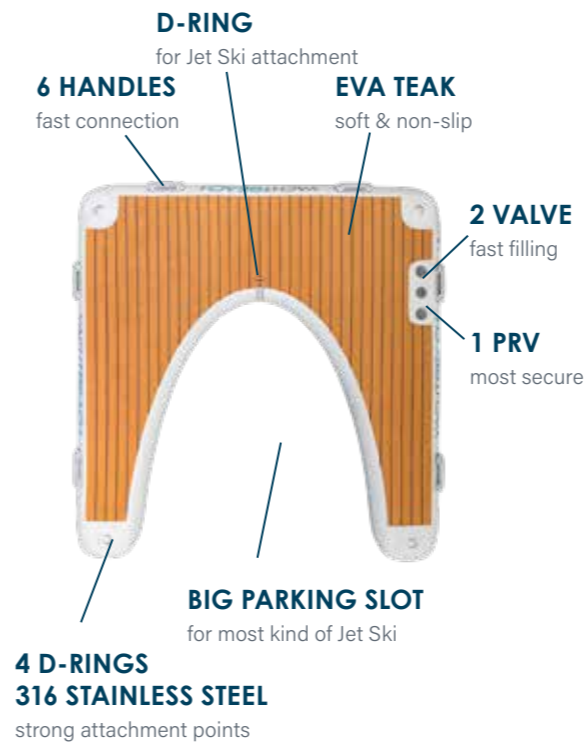

D-RINGS
for anchoring