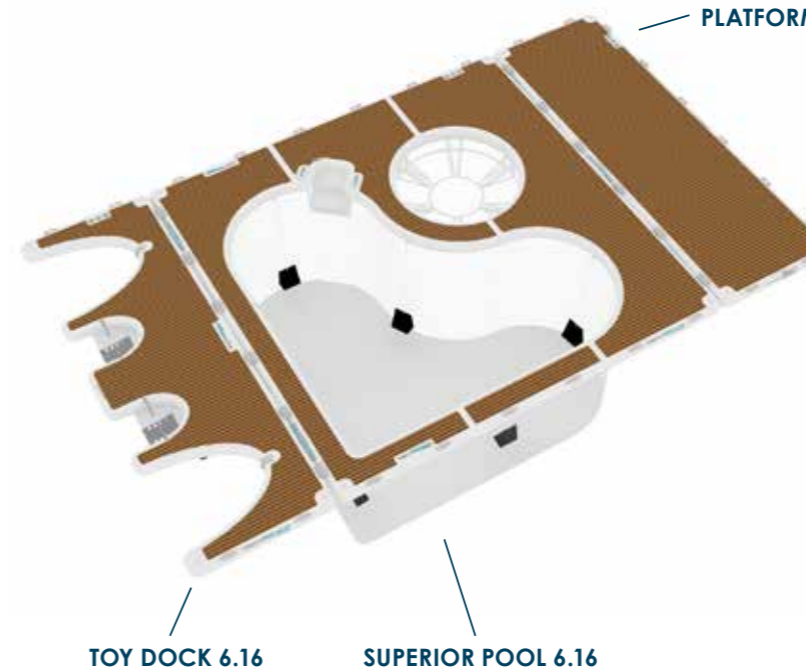

PLATFORM 6.16

YACHTBEACH SUPERIOR POOL 6.16 CODE 24282

Price excl. VAT € 12.352,10

Price incl. VAT € 14.699,00

YACHTBEACH TOY DOCK 6.16 CODE 24285

Price excl. VAT € 4.856,30

Price incl. VAT € 5.799,00

YACHTBEACH PLATFORM 6.16 CODE 24279

Price excl. VAT € 3.528,57

Price incl. VAT € 4.199,00