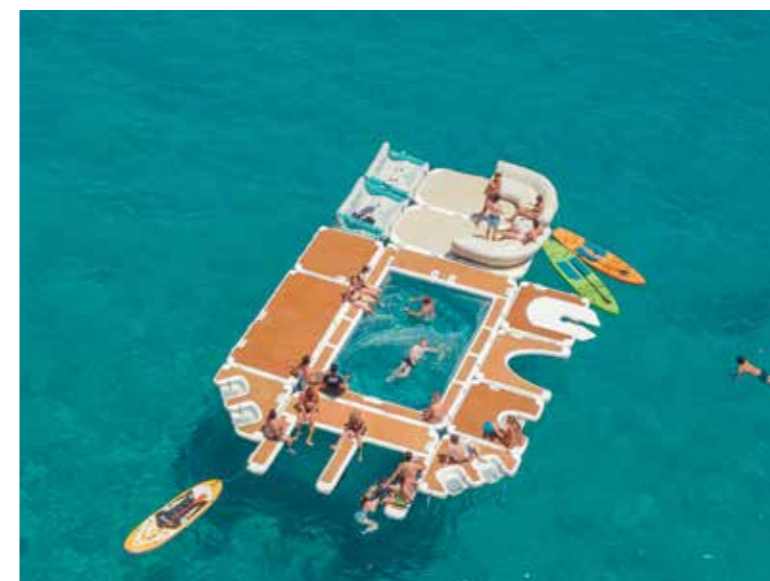

YACHTBEACH PAVILION BEACHCLUB SYSTEM

Measurements:

Pavilion Platform - 410 x 355cm

Pavilion Tent - 500 x 430 cm / 185cm open height

Capacity:

Up to 8 Person

The Pavilion redefines event architecture with its drop stitch inflatable structure, providing a stylish and weather-resistant space that seamlessly blends outdoor charm with indoor comfort. Feeling in connection with water and enjoying the comfort of The Pavilion gives more value to every set-up. It consists of different elements and is a modular system. We have the base platform with interchangeable floor options and a tent which offers you shade and also has different options for the top cover. When you struggle with low sun, there is also an add-on available, you can add curtain elements on the tent to have better shade in different situations. For maximum comfort we offer the Pavilion Sofa and the Backrest, as well as a table which fits perfectly in the middle. These elements can also be used separately on the beach as a comfortable lounge setup.