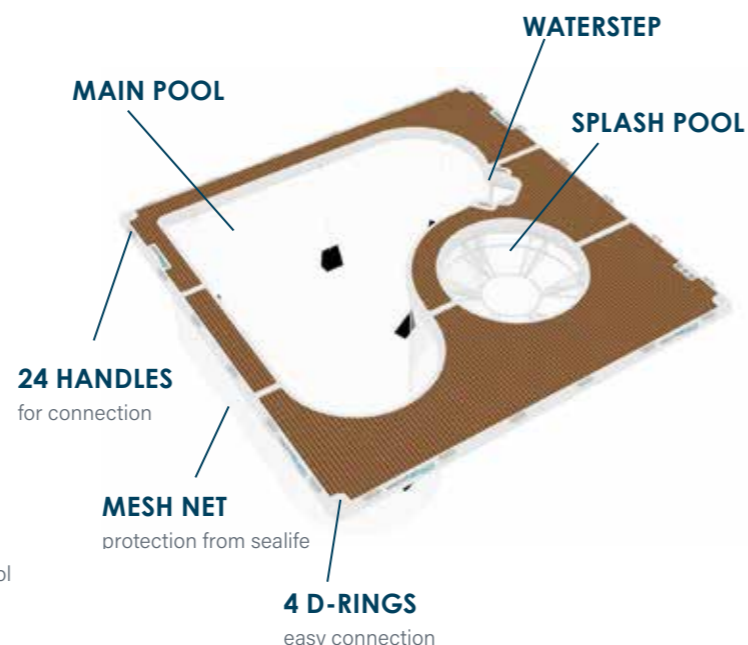

YACHTBEACH SUPERIOR POOL 6.16

Measurements:

External dimensions: 616x616cm - 242"x242"

Main Pool: 468 x 468 cm, made with a fine-mesh protective net

Splash Pool: 190 cm Diameter, covered with a removeable Mesh floor

Mainwalk surface: 2 x 618 x 100cm

Sidewalk surfaces: 2 x 618 x 50cm

Depth: 240cm - 7,8'

Weight incl. bag: 142kg - 313lbs

Packing Size: 220x80x60 - 86"x31"x23"

Material thickness:

- > reinforced drop stitch with a thickness of 20cm
- > It offers you incredible stability and is extremely safe, even when there are several people on the Yachtbeach Superior Pool

Foam top:

made of flexible EVA teak

Characteristics:

- > Valve: equipped with 2 high pressure valves which allows a quick and easy filling. The high-quality pressure relief valve always ensures the right pressure at the pool. Thanks to the 2 valves, they save 50% of time when filling & emptying.
- > Handles: 24 high-quality fastening, carrying and handholds
- D rings:
  - > 4 D-rings on the top and bottom
  - > 6 D-rings on the inside of the pool incl. weight pockets
  - > 4 D-rings on bottom for anchoring

Scope of delivery:

- 1x carrying bag
- 1x repair set without glue
- Pump & handle connector pro (21402) are not included