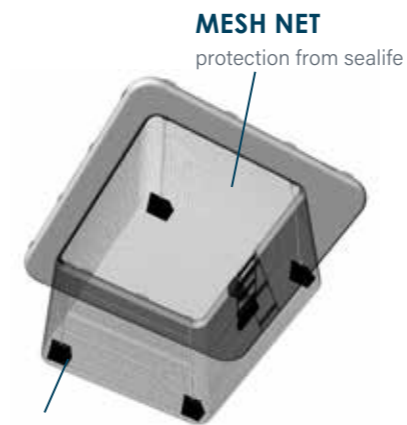

Scope of delivery:

Bathing ladder with carabiner

1x carry bag

1x repair kit without glue

Pump & handle connector pro (21402) are not included

SCAN ME

for a video

YACHTBEACH CLASSIC POOL 4.10
CODE 19740

Price excl. VAT € 1.763,87

Price incl. VAT € 2.099,00

4 D-RINGS
316 STAINLESS STEEL
easy connection

BALLAST BAGS
for holding the net down

YACHTBEACH LUXURY POOL 4.10

Measurements:
External dimensions: 410x410cm - 13,5'x13,5'
Depth: about 220cm - 7,2'
Interior dimensions: 310x260cm (fine-mesh protective net)
Lying surface: width of 100cm, Side: width of 50cm
Weight incl. bag: approx. 66kg - 145,5lbs
Packing Size: approx. 185x63,9x43,8cm - 73"x25"x17"

Material Thickness:
Reinforced Drop Stitch with 20cm thickness

Foam top:
covered with flexible artificial teak

- Characteristics:**
- > Valve: 2-chamber safety system
 - > Handles: 22 high-quality mounting and carrying handles
4 additional carrying handles are attached to the teak surface.
 - > D rings: 4 D-rings on the top and on the bottom
6 D-rings on the inside of the pool