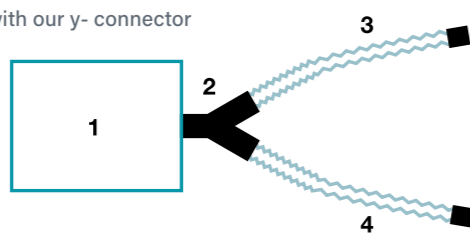

HOW TO USE PUMP WITH TWO VALVES

Speed up the install/de-install time with our y-connector

- 1 Pump
- 2 Y-connector
- 3 Hose
- 4 Hose