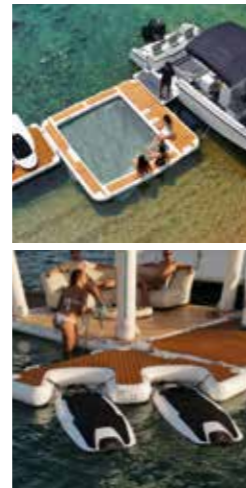

2019

YACHTBEACH launched its journey with the first **floating platforms, pools,** and the **JetXtender** — innovations that defined the foundation of modular water experiences. This year also saw the creation of our **Handle Connection System**, allowing quick, secure, and flexible links between multiple platforms — a key feature that still defines YACHTBEACH today.

2020

Building on our debut, 2020 brought the **Teak Design Pools, the Multi Dock,** and the beginning of our **Air Furniture line**. This year also marked the start of our **water toys and watersport dock** segment — a product category in which YACHTBEACH would soon become a global leader. These developments emphasized refined aesthetics, enhanced usability, and a new level of comfort on the water, reflecting our commitment to merging luxury design with practical, lifestyle-oriented solutions.

2022

Over 2021 and 2022, YACHTBEACH expanded its range with **docks for Jetskis and Foils,** alongside new **Teak Design Platforms**. These products highlighted adaptability and lifestyle-oriented design, catering to modern water sports enthusiasts and private users alike.

2023

In 2023, we introduced a series of landmark innovations: the **Hex System and the first Pavilion Hex,** offering modularity and versatility like never before. Additional highlights included **Slides, always on Stock** program, the **DS Lounger** as well as Accessories such as the Bucket and further development on the **Air Furniture Line** — all designed to elevate the floating experience.

2024

2024 marked a year of expansion with the launch of **Superior Pool Platforms** featuring **8-meter-plus dimensions,** alongside the **Foil Ramp**. These products reinforced YACHTBEACH's position as a leader in large-scale, premium floating solutions. In addition, the platforms were designed to accommodate **sunroofs,** providing shade and enhanced comfort, and further elevating the luxury and usability of our floating experiences.

2025

Continuing innovation into 2025, we introduced a **new Ladder, Steps, the Pavilion Square,** and custom **Pickleball** setups. These additions focused on enhancing usability, customization, and fun on the water, ensuring every platform meets lifestyle and leisure needs.

2026

Looking ahead to 2026, YACHTBEACH will unveil the **In-Water Lounger and Shell Sofa** — products designed for ultimate comfort and relaxation, further blending luxury, modularity, and water-bound living.