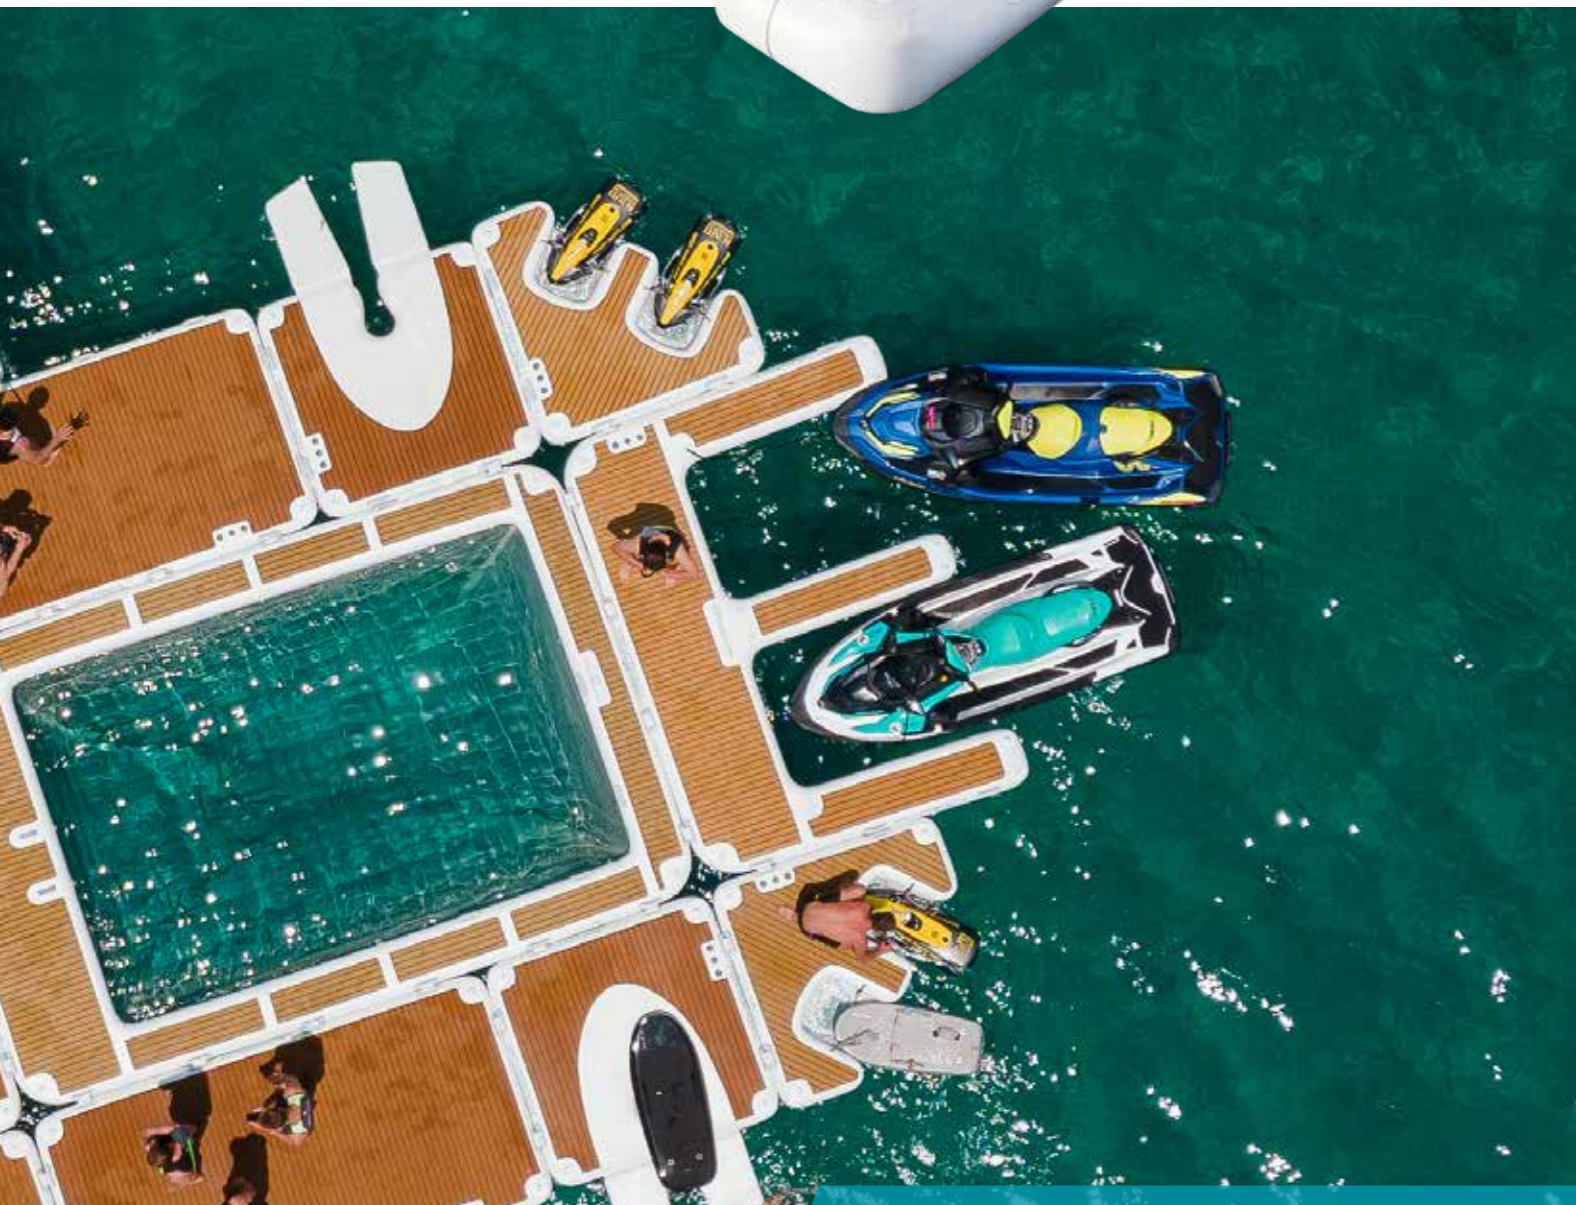

YACHTBEACH JET SKI DOCK DOUBLE 4.10 CODE 19743

Price excl. VAT € 3.528,57

Price incl. VAT € 4.199,00