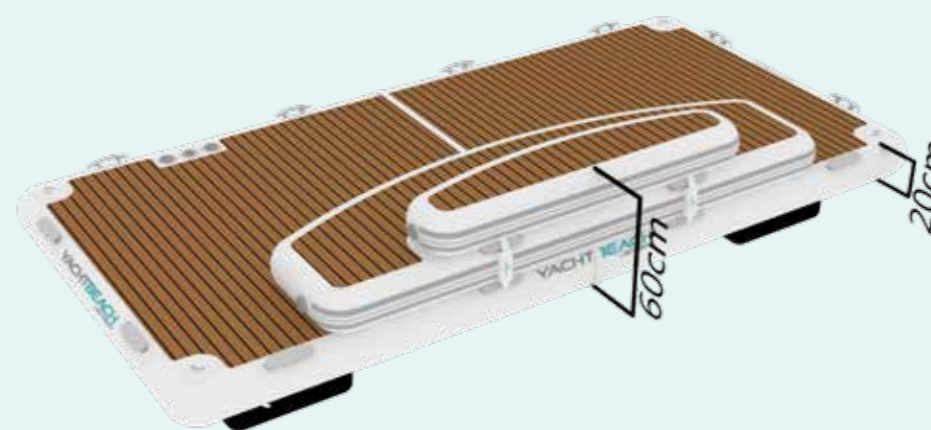

Pack size: 96 x 43 x 36 cm - 38" x 17" x 14"

**YACHTBEACH YACHTSTEP SMALL
CODE 25110**

Price excl. VAT € 503,36
Price incl. VAT € 599,00

Measurements:

Size: 158 x 70 x 20 cm - 62,20" x 27,56" x 7,87"

Pack size: 73 x 38 x 23 cm - 29" x 15" x 9"

**HOW TO PLACE YACHTSTEPS
ON 4.10 PLATFORM**

YACHTBEACH MAGIC YACHTSLIDE

Discover the exciting fun on the water with the inflatable Yachtbeach Magic Yachtslides in 6 different sizes – 270-350 cm, 380-460 cm, 460-540 cm, 540-620 cm, 620-700 cm & 700-780 cm.

The Yachtbeach Magic Yachtslides are the perfect addition to your yacht or boat, providing hours of water fun for you, your family and your friends. With their premium design and impressive features, they make for unforgettable moments on the water.