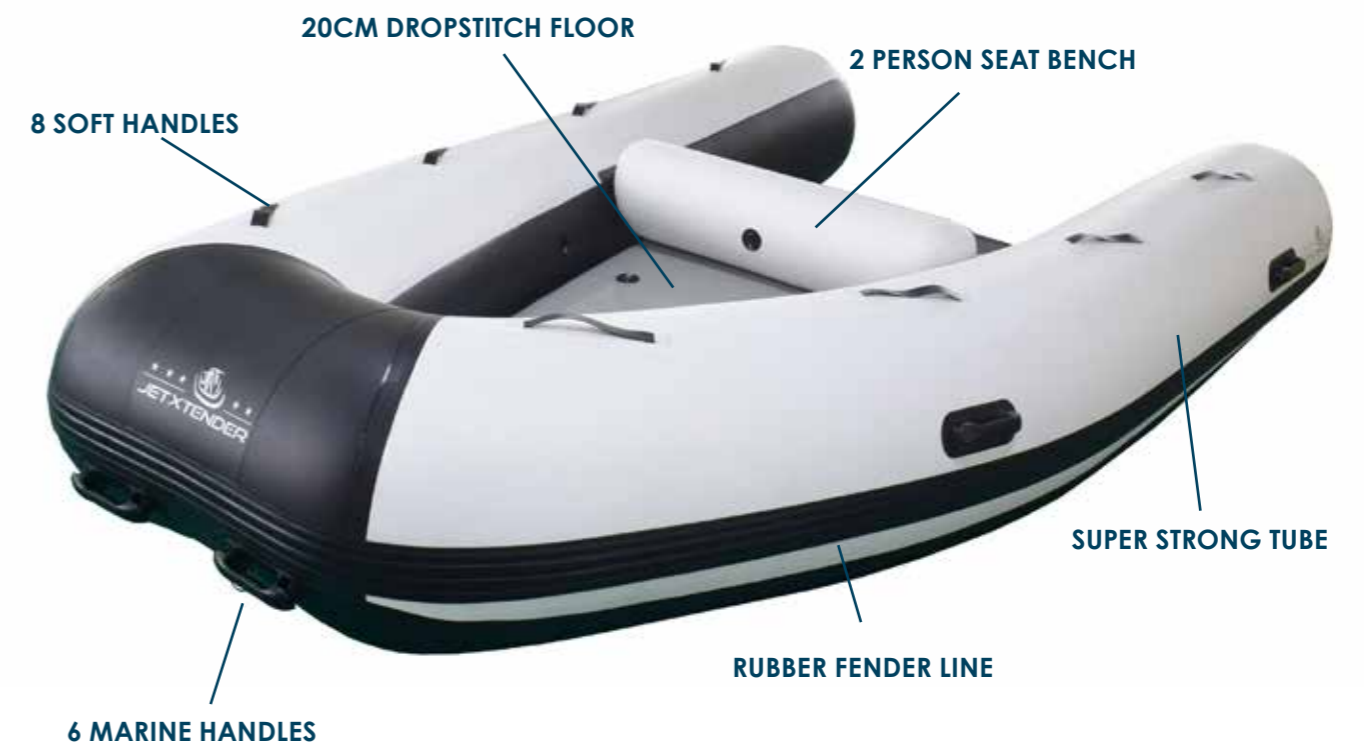

INDIVIDUAL DESIGN -
WATERSPORT STATION,
RESCUE, FIRE, MILITARY...

JETXTENDER 380 CODE 19609

Price excl. VAT € 2.116,81
Price incl. VAT € 2.519,00