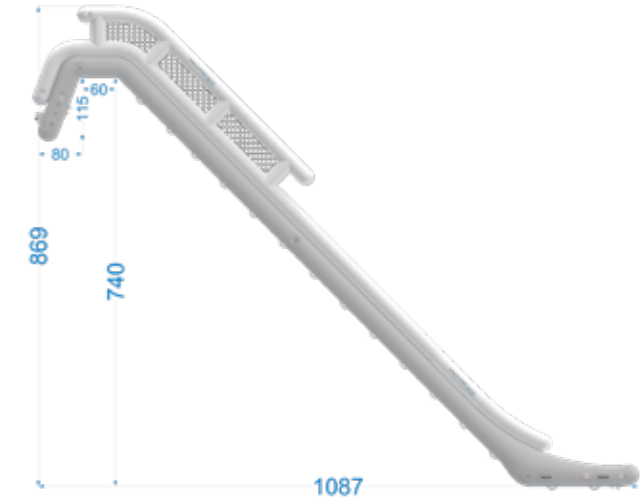

**YACHTBEACH SLIDE 620-700CM
CODE 23238**

Slide height from top of railing to waterline:
620-700cm - 244,1"x275,6"
Packing Size: approx. 110x80x80cm - 43"x32"x32"
Weight inc. bag: approx. 136 kg - 299,83"

Price excl. VAT € 12.352,10
Price incl. VAT € 14.699,00