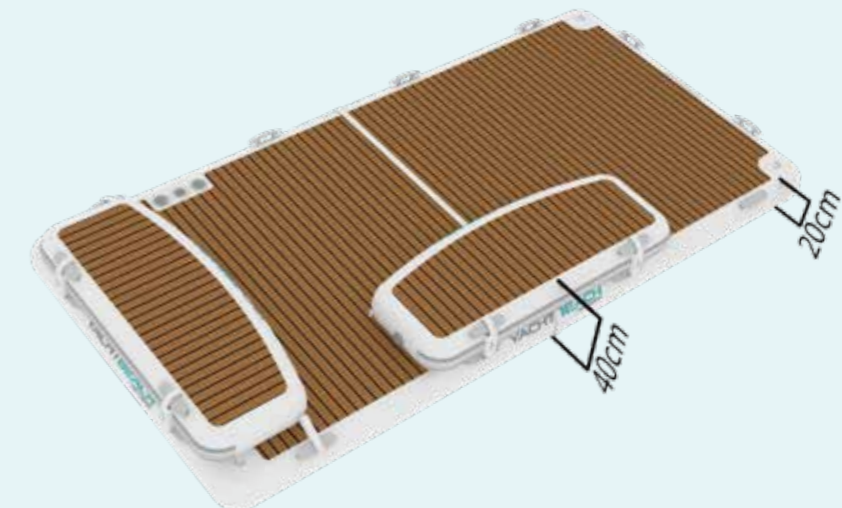

Pack size: 96 x 43 x 36 cm - 38" x 17" x 14"

**YACHTBEACH YACHTSTEP SMALL
CODE 25110**

Price excl. VAT € 503,36
Price incl. VAT € 599,00

Measurements:

Size: 158 x 70 x 20 cm - 62,20" x 27,56" x 7,87"

Pack size: 73 x 38 x 23 cm - 29" x 15" x 9"

**HOW TO PLACE YACHTSTEPS
ON 4.10 PLATFORM**

YACHTBEACH MAGIC YACHTSLIDE

Discover the exciting fun on the water with the inflatable Yachtbeach Magic Yachtslides in 6 different sizes – 270-350 cm, 380-460 cm, 460-540 cm, 540-620 cm, 620-700 cm & 700-780 cm.