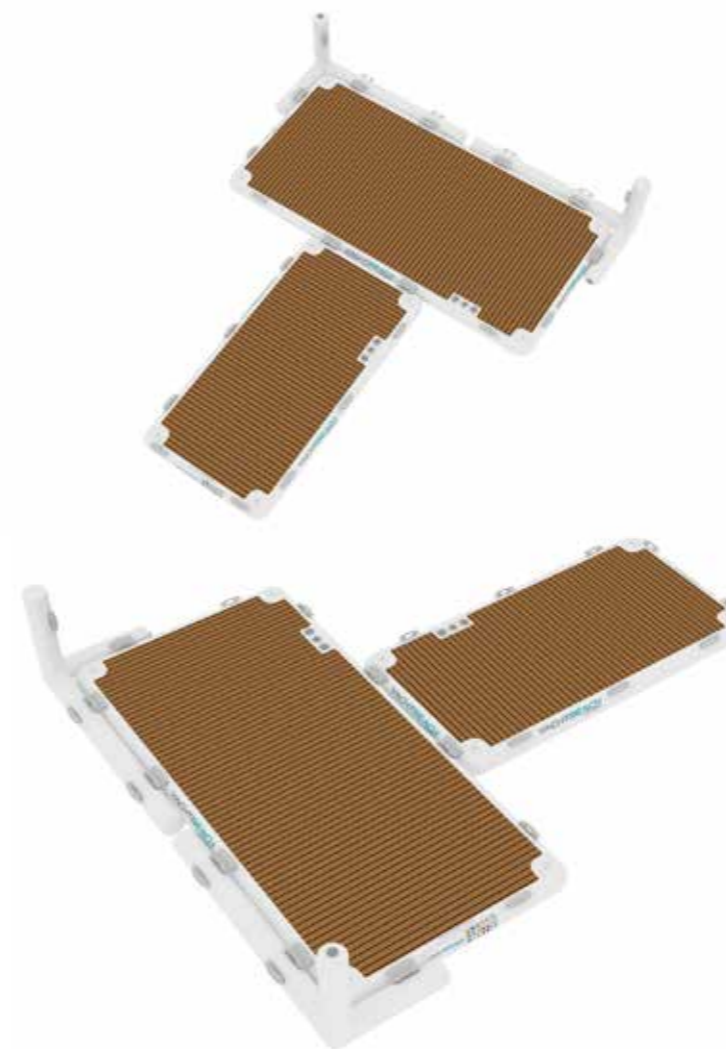

YACHTBEACH YACHT CONNECTOR SET

Offers multiple ways of connecting Yachtbeach and other platforms towards the Yacht

Measurements:
Size: 220x100x100cm x 20cm Diameter / 7'2"x3'2"x3'2"x8"
Pack size: 57x37x30cm - 22"x14"x12"
Weight: 6,15 kg - 13,6lbs

0,9mm reinforced 1000D PVC
8 Nautical Handles
1 x H3 Valve
Sold in Pairs

Scope of delivery:
1 x packing bag & 1 x manual
1 x Repair Kit without glue
Pump & handle connector (21402) are not included

YACHTBEACH YACHT CONNECTOR SET CODE 19751

Price excl. VAT € 444,54
Price incl. VAT € 529,00

YACHTBEACH JET SKI DOCK

Modular Dock for Jet Skis with connectors
3.08 + 4.10 Platform with connectors

Measurements:
Connector:
Size: 220x100x100cm x 20cm Diameter / 7'2"x3'2"x3'2"x8"
Pack size: 55x35x30cm - 22"x14"x12"

Platform: 4.10
616x205cm - 20'x6,7'
Packing size: approx. 218x36x31cm - 86"x14"x12"

Platform: 3.08
308x155cm - 10,1'x5'
Packing size: approx. 166x38x26cm - 65"x15"x10"

YACHTBEACH JET SKI DOCK 3.08 + 4.10 + CONNECTOR SET

Price excl. VAT € 4.417,64
Price incl. VAT € 5.257,00