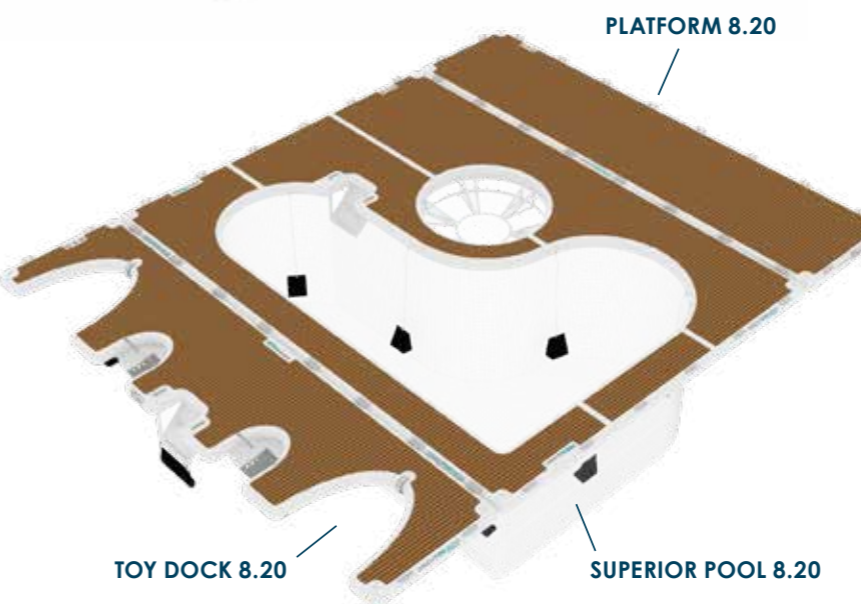

YACHTBEACH SUPERIOR POOL 8.20

Measurements:

External dimensions: 820x618cm - 27'x20'
Main Pool: 650 x 448 cm, made with a fine-mesh protective net
Splash Pool: 190 cm Diameter, covered with a removeable Mesh floor
Mainwalk surface: 820 x 100cm + 618 x 100 cm
Sidewalk surfaces: 820 x 70 cm + 618 x 70 cm
Depth: 240cm - 7,8'
Weigh incl. bag: 184kg - 185lbs
Pack size: 220x80x70 - 86"x31"x27"

Material thickness:

reinforced drop stitch with a thickness of 20cm
It offers you incredible stability and is extremely safe, even when there are several people on the Yachtbeach Superior Pool

Foam top:

made of flexible EVA teak

Characteristics:

- > Valve: equipped with 2 high pressure valves which allows a quick and easy filling. The high-quality pressure relief valve always ensures the right pressure at the pool. Thanks to the 2 valves, they save 50% of time when filling & emptying.
- > Handles: 28 high-quality fastening, carrying and handholds

D rings:

- > 4 D-rings on the top and bottom
- > 6 D-rings on the inside of the pool incl. weight pockets
- > 4 D-rings on bottom for anchoring

Scope of delivery:

- 1x carrying bag
- 1x repair set without glue
- Pump & handle connector pro (21402) are not included