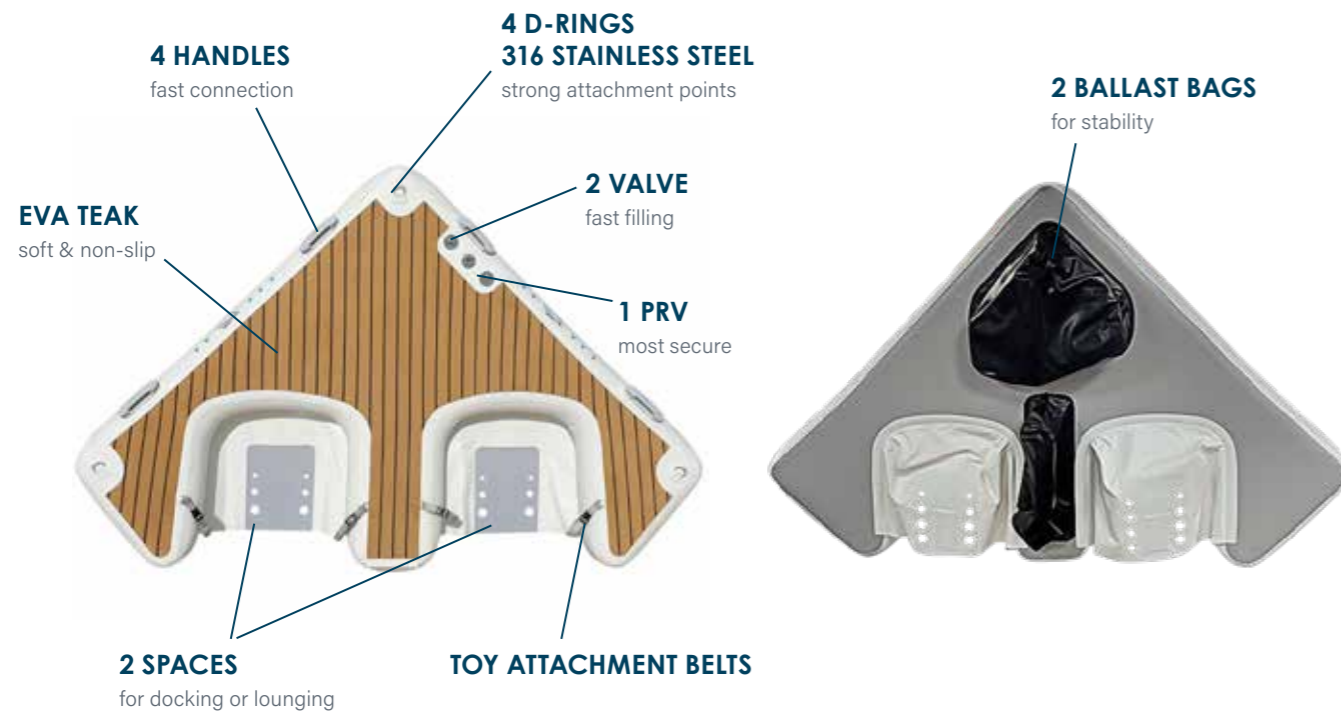

YACHTBEACH MULTI DOCK & LOUNGER DOUBLE 2.05

Multi Dock and Lounger in one product. Suitable for easy parking of up to 2 Seabobs or IAqua, Jetsurf Boards, Radinn Boards, Magicsurf Boards, Onean Boards, esurf Boards, Awake or Lampuga Boards. In addition to parking, it also offers a super comfortable lounge function for 2 people. It can also be used and attached in the luxury pool.

It is noteworthy that the Yachtbeach Multi Dock and Lounger can be easily combined and varied with all Yachtbeach platforms and luxury pools using the handle connection system. Beautiful, pleasant, non-slip and hardwearing foam surface made of EVA in teak look.

Measurements:

Size: 205x205cm - 6,7'x6,7'

Weight: approx. 17,8 kg - 39,24lbs

Pack size: approx. 180x33x20cm - 71"x13"x8"

Material:

Dropstitch with 20cm thickness - offers incredible stability and even more safety

Foam Top:

made of flexible EVA Teak, UV and salt water resistant.

Characteristics:

- > 4 handles: Handle Connection System offers compatibility with all Yachtbeach platforms and luxury pools, as well as for other common platforms
- > Valve: equipped with 2 high pressure valves which allow quick and easy filling and emptying. The high-quality pressure relief valve ensures the right pressure even in sunshine. 2 valves save 50% of the time when filling or emptying.
- > D-rings: 3 D-rings for numerous fastening options
- > 2 ballast bags

Scope of delivery:

1x carrying bag

1x repair kit without glue

Pump & handle connector pro (21402) are not included