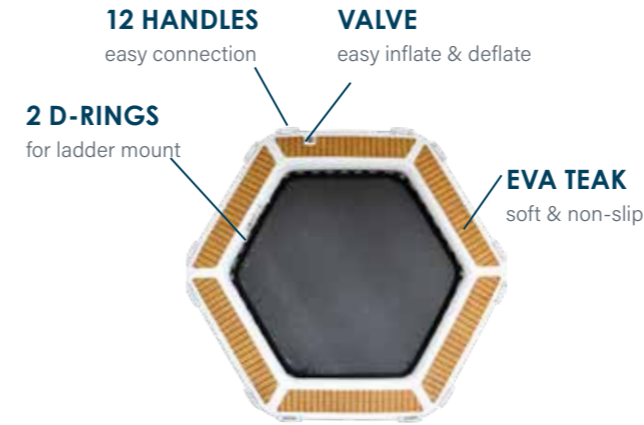

GO HONEYCOMB WITH YOUR WATER SETUP!