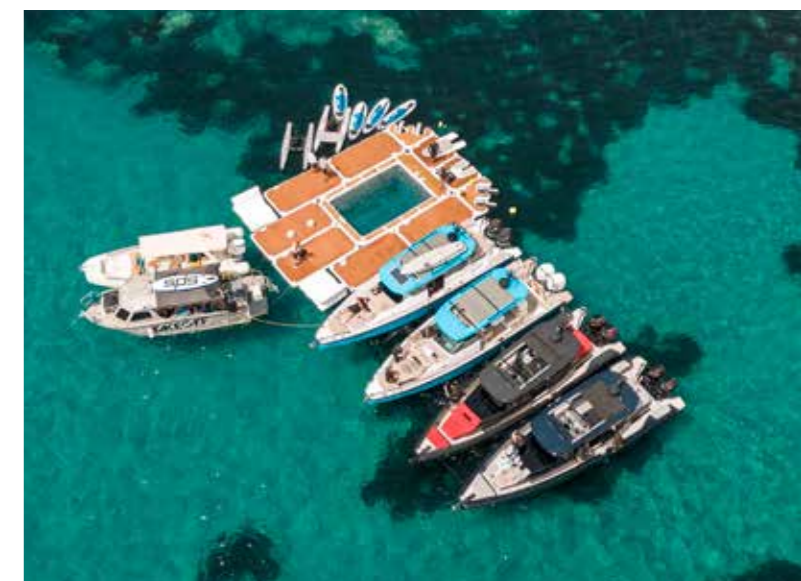

YACHTBEACH PAVILION BEACHCLUB SYSTEM

Measurements:

Pavilion Platform - 410 x 355cm

Pavilion Tent - 500 x 430 cm / 185cm open height

Capacity:

Up to 8 Person

The Pavilion redefines event architecture with its drop stitch inflatable structure, providing a stylish and weather-resistant space that seamlessly blends outdoor charm with indoor comfort. Feeling in connection with water and enjoying the comfort of The Pavilion gives more value to every set-up. It consists of different elements and is a modular system. We have the base platform with interchangeable floor options and a tent which offers you shade and also has different options for the top cover. When you struggle with low sun, there is also an add-on available, you can add curtain elements on the tent to have better shade in different situations. For maximum comfort we offer the Pavilion Sofa and the Backrest, as well as a table which fits perfectly in the middle. These elements can also be used separately on the beach as a comfortable lounge setup.