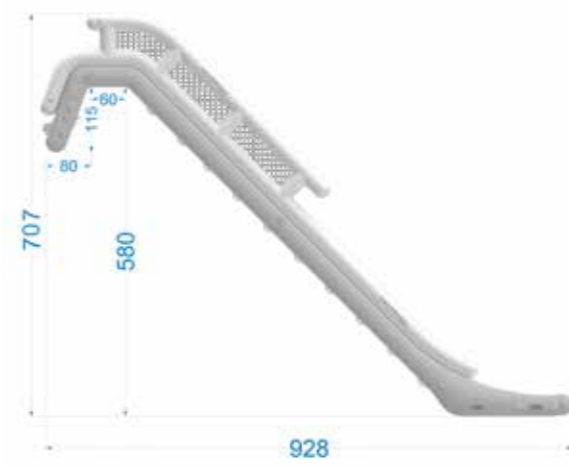

**YACHTBEACH SLIDE 460-540CM
CODE 24281**

Slide height from top of railing to waterline:
460-540cm - 181,1"x212,6"
Packing Size: approx. 110x80x65cm - 43"x32"x26"
Weight inc. bag: approx. 116 kg - 255,74"

Price excl. VAT € 8.822,69
Price incl. VAT € 10.499,00