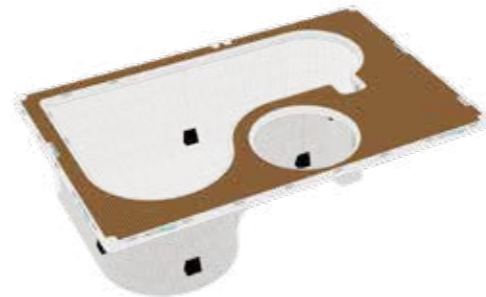

CUSTOM POOL

Yachtbeach Custom Pools are made to ensure maximum safety against unwanted sealife, such as jellyfish or other creatures and provide more fun and comfort at your boat.

20cm high quality drop stitch material ensures maximum stability to walk around, or to have some additional space to lounge. We try to keep storage as minimal as possible. Bigger pools can be made out of more pieces, which makes handling for the crew easier. Our experienced team, which is very close in contact with a lot of different crew members will work out the perfect solution for your yacht.