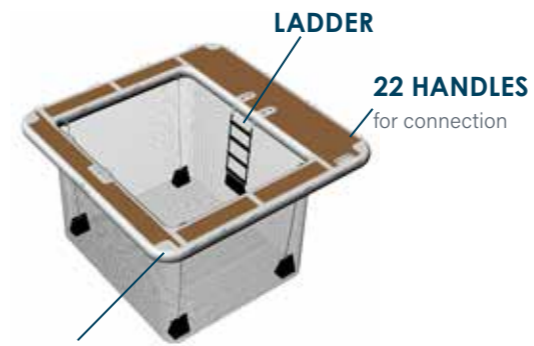

Price excl. VAT € 1.763,87

Price incl. VAT € 2.099,00

4 D-RINGS
316 STAINLESS STEEL
easy connection

BALLAST BAGS
for holding the net down

YACHTBEACH LUXURY POOL 4.10

Measurements:
External dimensions: 410x410cm - 13,5'x13,5'
Depth: about 220cm - 7,2'
Interior dimensions: 310x260cm (fine-mesh protective net)
Lying surface: width of 100cm, Side: width of 50cm
Weight incl. bag: approx. 66kg - 145,5lbs
Packing Size: approx. 185x63,9x43,8cm - 73"x25"x17"