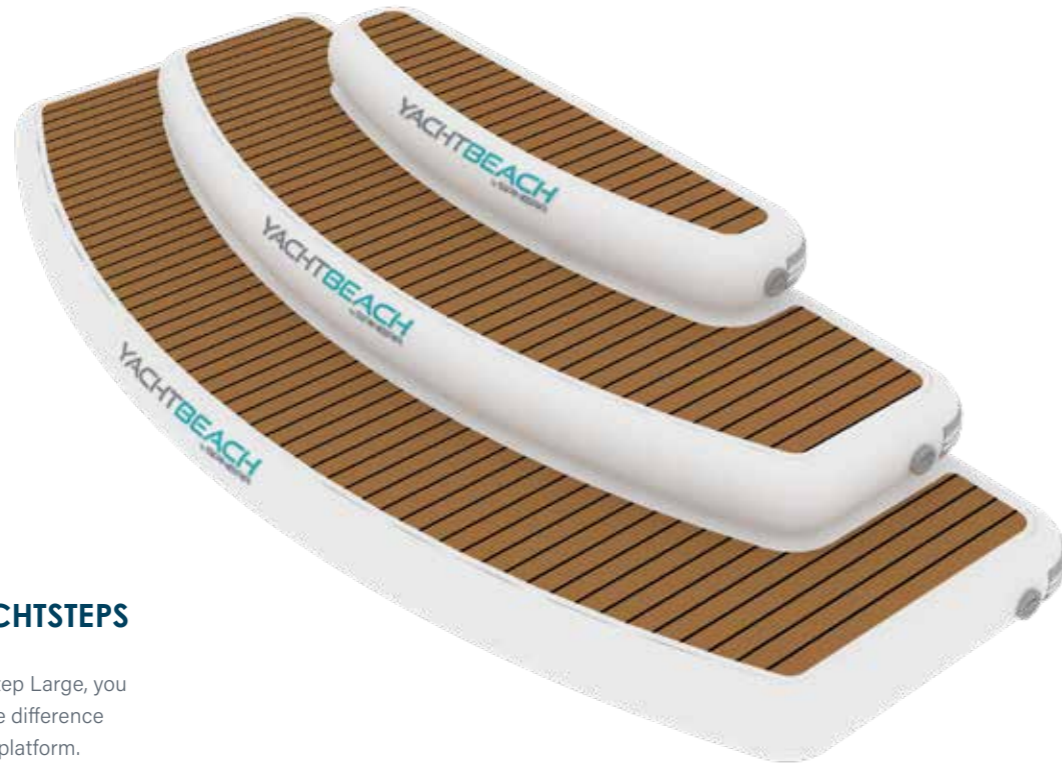

YACHTBEACH YACHT CONNECTOR SET CODE 19751

Price excl. VAT € 444,54
 Price incl. VAT € 529,00

YACHTBEACH JET SKI DOCK

Modular Dock for Jet Skis with connectors
 3.08 + 4.10 Platform with connectors

Measurements:
 Connector:
 Size: 220x100x100cm x 20cm Diameter / 7'2"x3'2"x3'2"x8"
 Pack size: 55x35x30cm - 22"x14"x12"

Price excl. VAT € 4.417,64
 Price incl. VAT € 5.257,00

YACHTBEACH YACHTSTEPS

With the Yachtbeach Yachtstep Large, you can effortlessly overcome the difference between your yacht and the platform. The comfortable Yachtstep Large consists of 3 inflatable 20cm dropstitch steps, which are glued together.

The high-quality EVA teak surface ensures an elegant look, maximum comfort & safety.

The Yachtstep Large is designed for use with our Yachtbeach platforms and docks and makes getting onto your yacht a breeze.