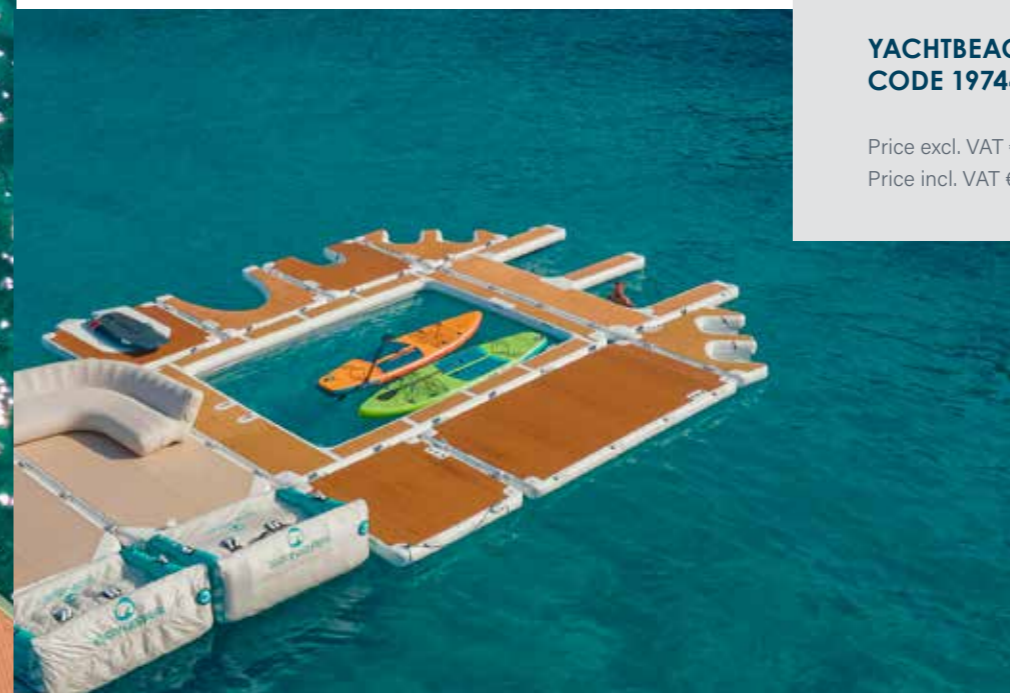

**YACHTBEACH LUXURY POOL 6.20
CODE 19744**

Price excl. VAT € 6.175,63
Price incl. VAT € 7.349,00