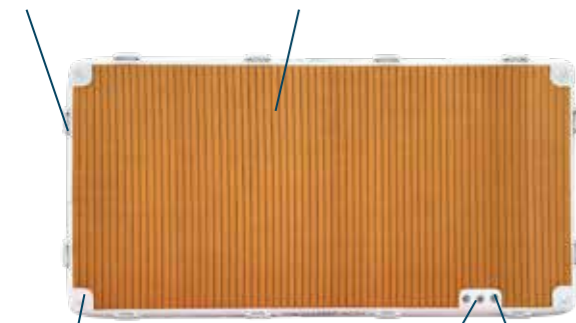

This pieces of freedom can be combined multifunctionally and in various ways. The connection allows the perfect docking station for Jet Ski, Tender, Seabob, SUP and much more.

Characteristics:

- made of 20 cm dropstitch
- very comfortable EVA teak surface
- incl. swim ladder holder
- Incl. D-rings on top for numerous connection options from above surface
- Incl. D-rings on bottom for anchoring platform or connect to other inflatable products and brands

Scope of delivery:

- 1 x packing bag & 1 x manual
- 1 x repair kit without glue
- Pump & handle connector pro (21402) are not included

EVA TEAK DECK

The highlight is the pleasant EVA teak deck:

- very soft and comfortable top surface
- non-slip surface
- UV and salt water resistant
- Teak deck optic

FEATURE

Yachtbeach Fasten Tube for Boarding Ladder

ON PLATFORMS:

2.05 (22403), 3.08 (23229), 4.10 (22402), PAV. HEX 4.10 (23253), PAV. SQUARE 3.08 (25149), PAV. SQUARE 4.10 (25164)

12 HANDLES

fast connection

EVA TEAK

soft & non-slip

4 D-RINGS

strong attachment points

1 PRV

most secure

2 VALVE

fast filling