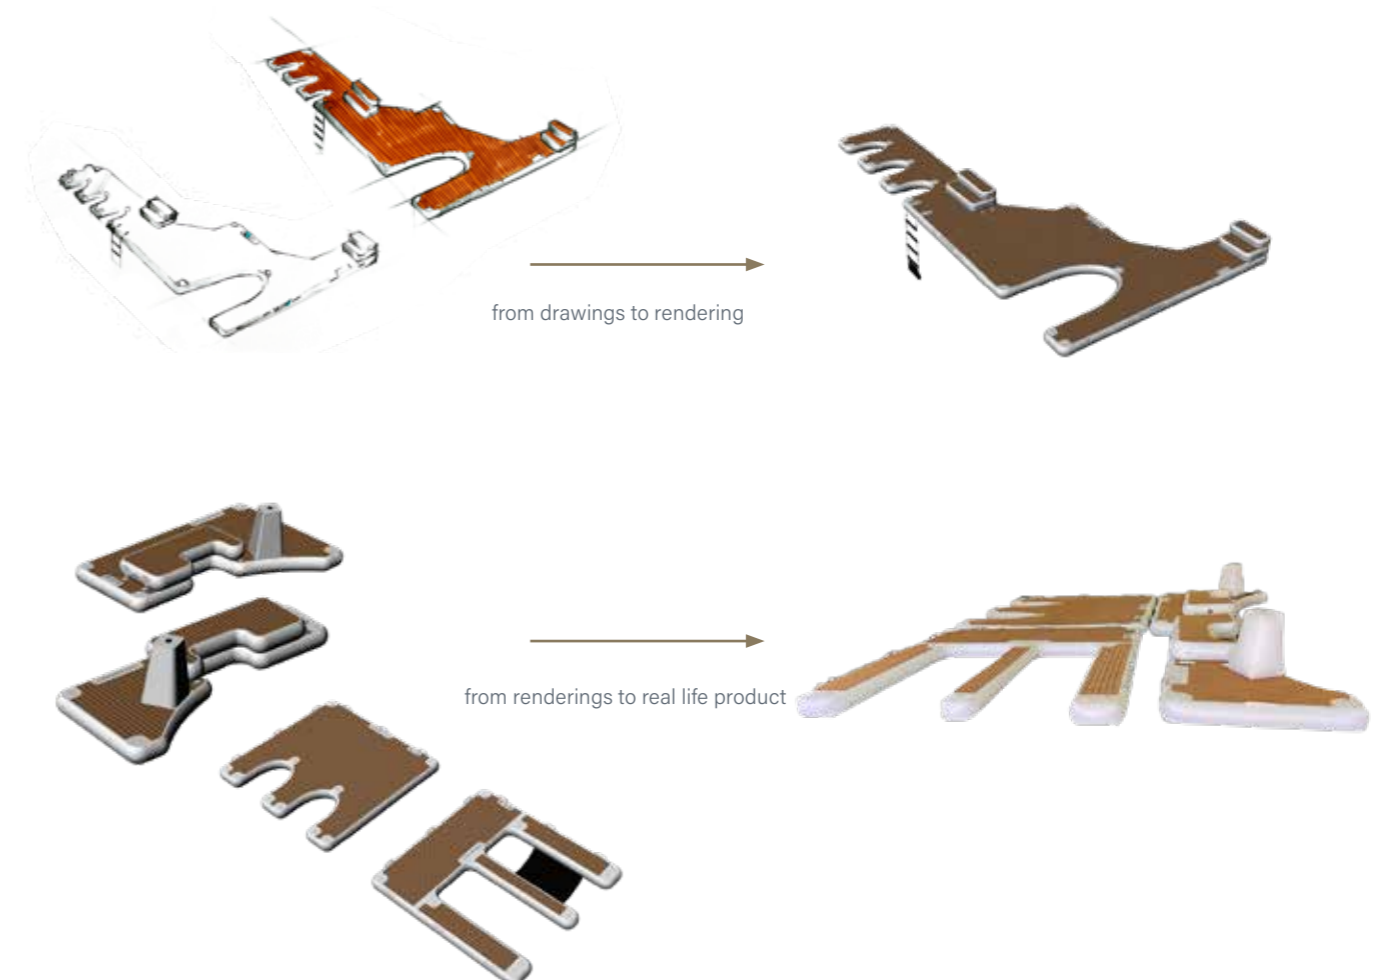

HIGH QUALITY PRODUCTS

CUSTOM JETSKI AND TOY DOCKS

You need a space for all your watertoys which fits your needs exactly? We can make your dream come true and design the dock as you need it.

Create space for your Jetski, e-board, foil board, dive scooter, or would you need a work platform, or in general more space on the water? We have the solution for you - our platforms are made of 20cm high quality drop stitch material and simple to install, to remove and even to transport. Within minutes one platform is inflated and ready to float. D-rings, handles, bumpers, bathing ladders can be added as needed and of course, a branding with your yachts name or logo is possible as well.