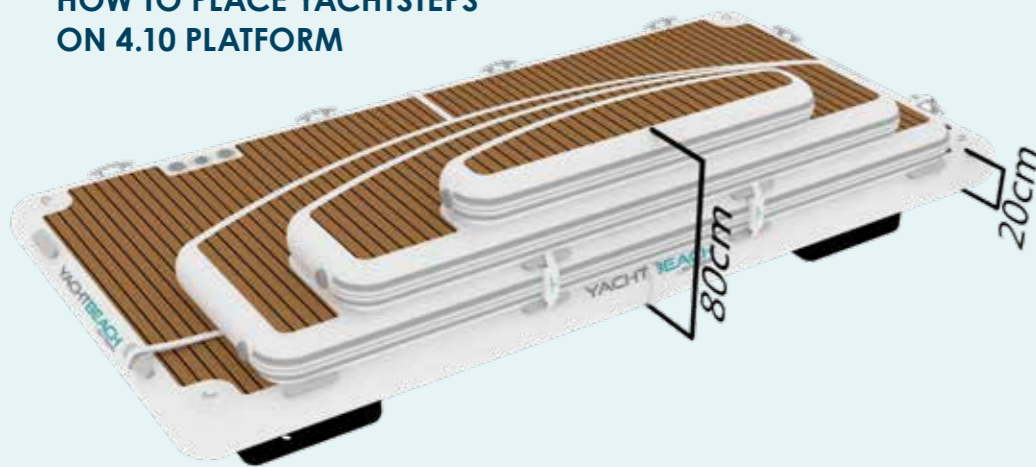

Pack size: 96 x 43 x 36 cm - 38" x 17" x 14"

**YACHTBEACH YACHTSTEP SMALL
CODE 25110**

Price excl. VAT € 503,36
Price incl. VAT € 599,00

Measurements:

Size: 158 x 70 x 20 cm - 62,20" x 27,56" x 7,87"

Pack size: 73 x 38 x 23 cm - 29" x 15" x 9"

**HOW TO PLACE YACHTSTEPS
ON 4.10 PLATFORM**

YACHTBEACH MAGIC YACHTSLIDE

Discover the exciting fun on the water with the inflatable Yachtbeach Magic Yachtslides in 6 different sizes – 270-350 cm, 380-460 cm, 460-540 cm, 540-620 cm, 620-700 cm & 700-780 cm.