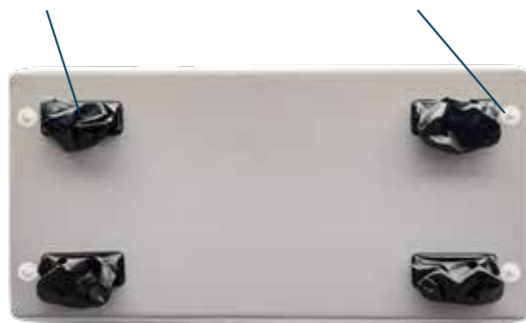

4 BALLAST BAGS

for stability

4 D-RINGS

316 STAINLESS STEEL

for connection