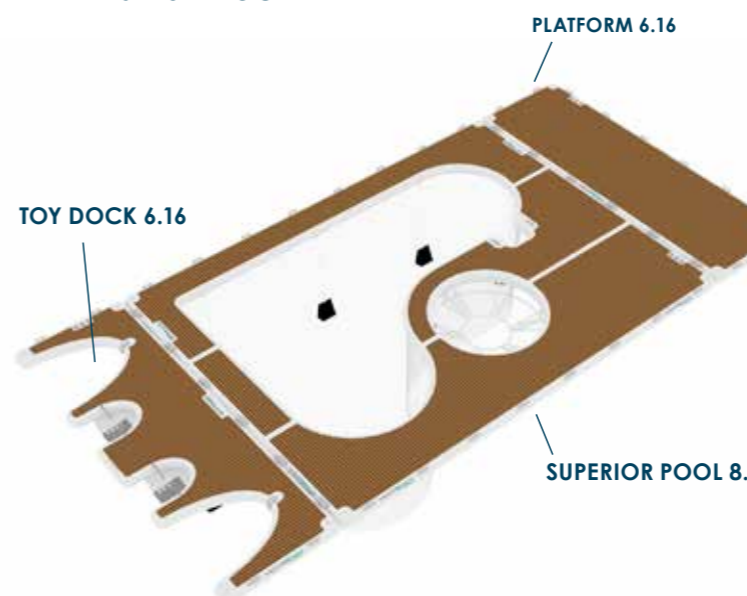

YACHTBEACH SUPERIOR POOL 8.20

Measurements:

External dimensions: 820x618cm - 27'x20'
Main Pool: 650 x 448 cm, made with a fine-mesh protective net
Splash Pool: 190 cm Diameter, covered with a removeable Mesh floor
Mainwalk surface: 820 x 100cm + 618 x 100 cm
Sidewalk surfaces: 820 x 70 cm + 618 x 70 cm
Depth: 240cm - 7,8'
Weigh incl. bag: 184kg - 185lbs
Pack size: 220x80x70 - 86"x31"x27"

Material thickness:

reinforced drop stitch with a thickness of 20cm
It offers you incredible stability and is extremely safe, even when there are several people on the Yachtbeach Superior Pool

Foam top:

made of flexible EVA teak

Characteristics:

- > Valve: equipped with 2 high pressure valves which allows a quick and easy filling. The high-quality pressure relief valve always ensures the right pressure at the pool. Thanks to the 2 valves, they save 50% of time when filling & emptying.
- > Handles: 28 high-quality fastening, carrying and handholds

D rings:

- > 4 D-rings on the top and bottom
- > 6 D-rings on the inside of the pool incl. weight pockets
- > 4 D-rings on bottom for anchoring

Scope of delivery:

- 1x carrying bag
- 1x repair set without glue
- Pump & handle connector pro (21402) are not included