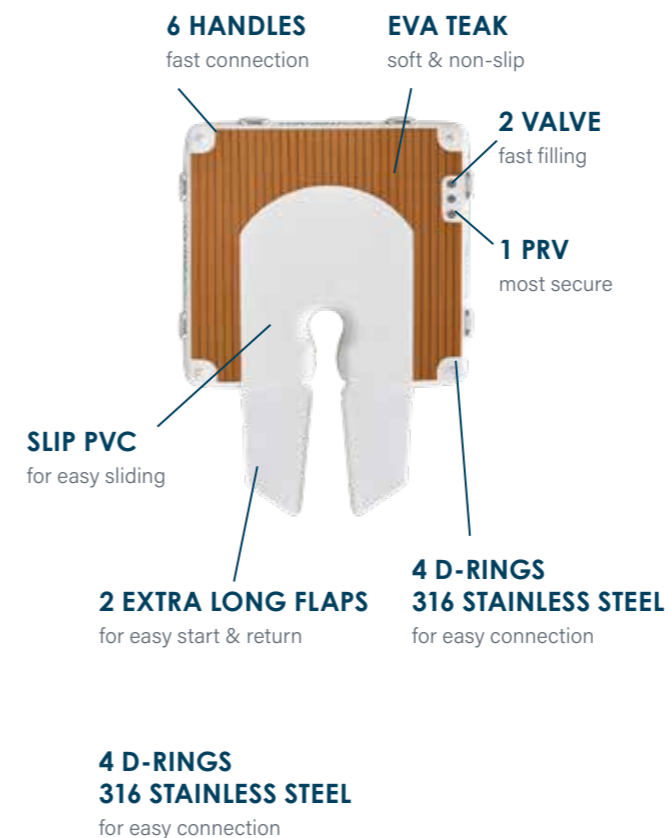

4 D-RINGS
316 STAINLESS STEEL
for easy connection