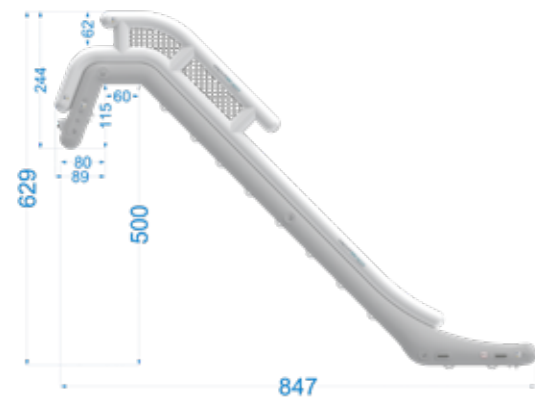

**YACHTBEACH SLIDE 460-540CM
CODE 24281**

Slide height from top of railing to waterline:
460-540cm - 181,1"x212,6"
Packing Size: approx. 110x80x65cm - 43"x32"x26"
Weight inc. bag: approx. 116 kg - 255,74"

Price excl. VAT € 8.822,69
Price incl. VAT € 10.499,00

**YACHTBEACH SLIDE 540-620CM
CODE 23237**

Slide height from top of railing to waterline:
540-620cm - 212,6"x244,1"
Packing Size: approx. 110x80x75cm - 43"x32"x30"
Weight inc. bag: approx. 126 kg - 277,78"

Price excl. VAT € 10.587,39
Price incl. VAT € 12.599,00

**YACHTBEACH SLIDE 620-700CM
CODE 23238**

Slide height from top of railing to waterline:
620-700cm - 244,1"x275,6"
Packing Size: approx. 110x80x80cm - 43"x32"x32"
Weight inc. bag: approx. 136 kg - 299,83"

Price excl. VAT € 12.352,10
Price incl. VAT € 14.699,00

**YACHTBEACH SLIDE 700-780CM
CODE 23239**

Slide height from top of railing to waterline:
700-780cm - 275,6"x307,1"
Packing Size: approx. 110x80x90cm - 43"x32"x35"
Weight inc. bag: approx. 156 kg - 343,92"

Price excl. VAT € 13.234,45
Price incl. VAT € 15.749,00