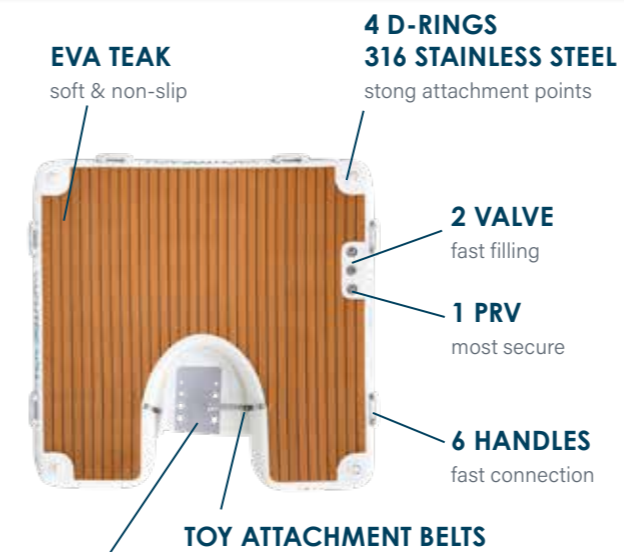

PARK YOUR WATERTOY HERE