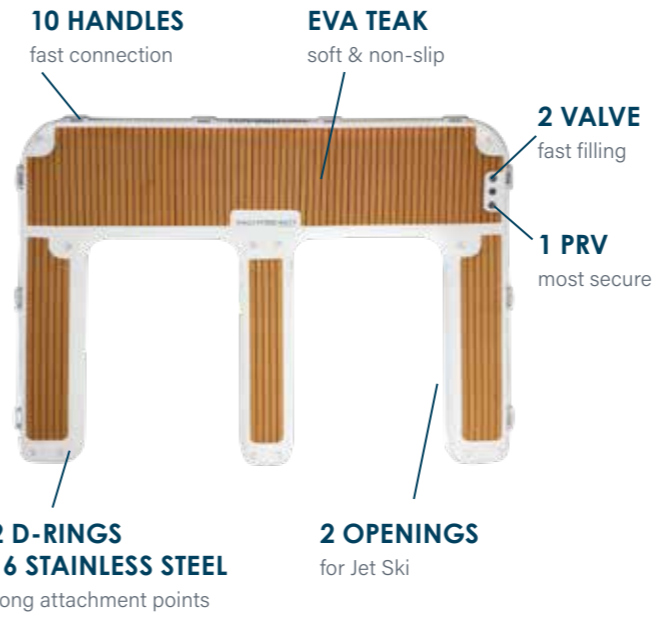

YACHTBEACH JET SKI DOCK DOUBLE 4.10

The Jet Ski Dock has longer divided arms that the jet skis can not collide and be better protected. The divided arms are each 200cm long and 55cm wide - the middle department arm has a width of 40cm.

Measurement:

External dimensions: 410cm x 300cm - 13,5'x10'

Weight incl. bag: approx. 37,5kg - 82,67 lbs

Pack size: approx. 220x35x30cm - 87"x14"x11,8"

Material:

Material thickness: 20cm strengthened drop stitch

Valve: 2-chamber safety system

Foam Top:

made of hardened EVA

Characteristics:

- > D-rings:
  - 4 D-rings at the bottom
  - 12 D-rings at the top for numerous mounting options
- > Handles: 10 high-quality fastening and carrying handles
- > 3 ballast bags for more stability

Scope of delivery:

- 1x carrying bag
- 1x Repair set without glue
- Pump & handle connector pro (21402) are not included