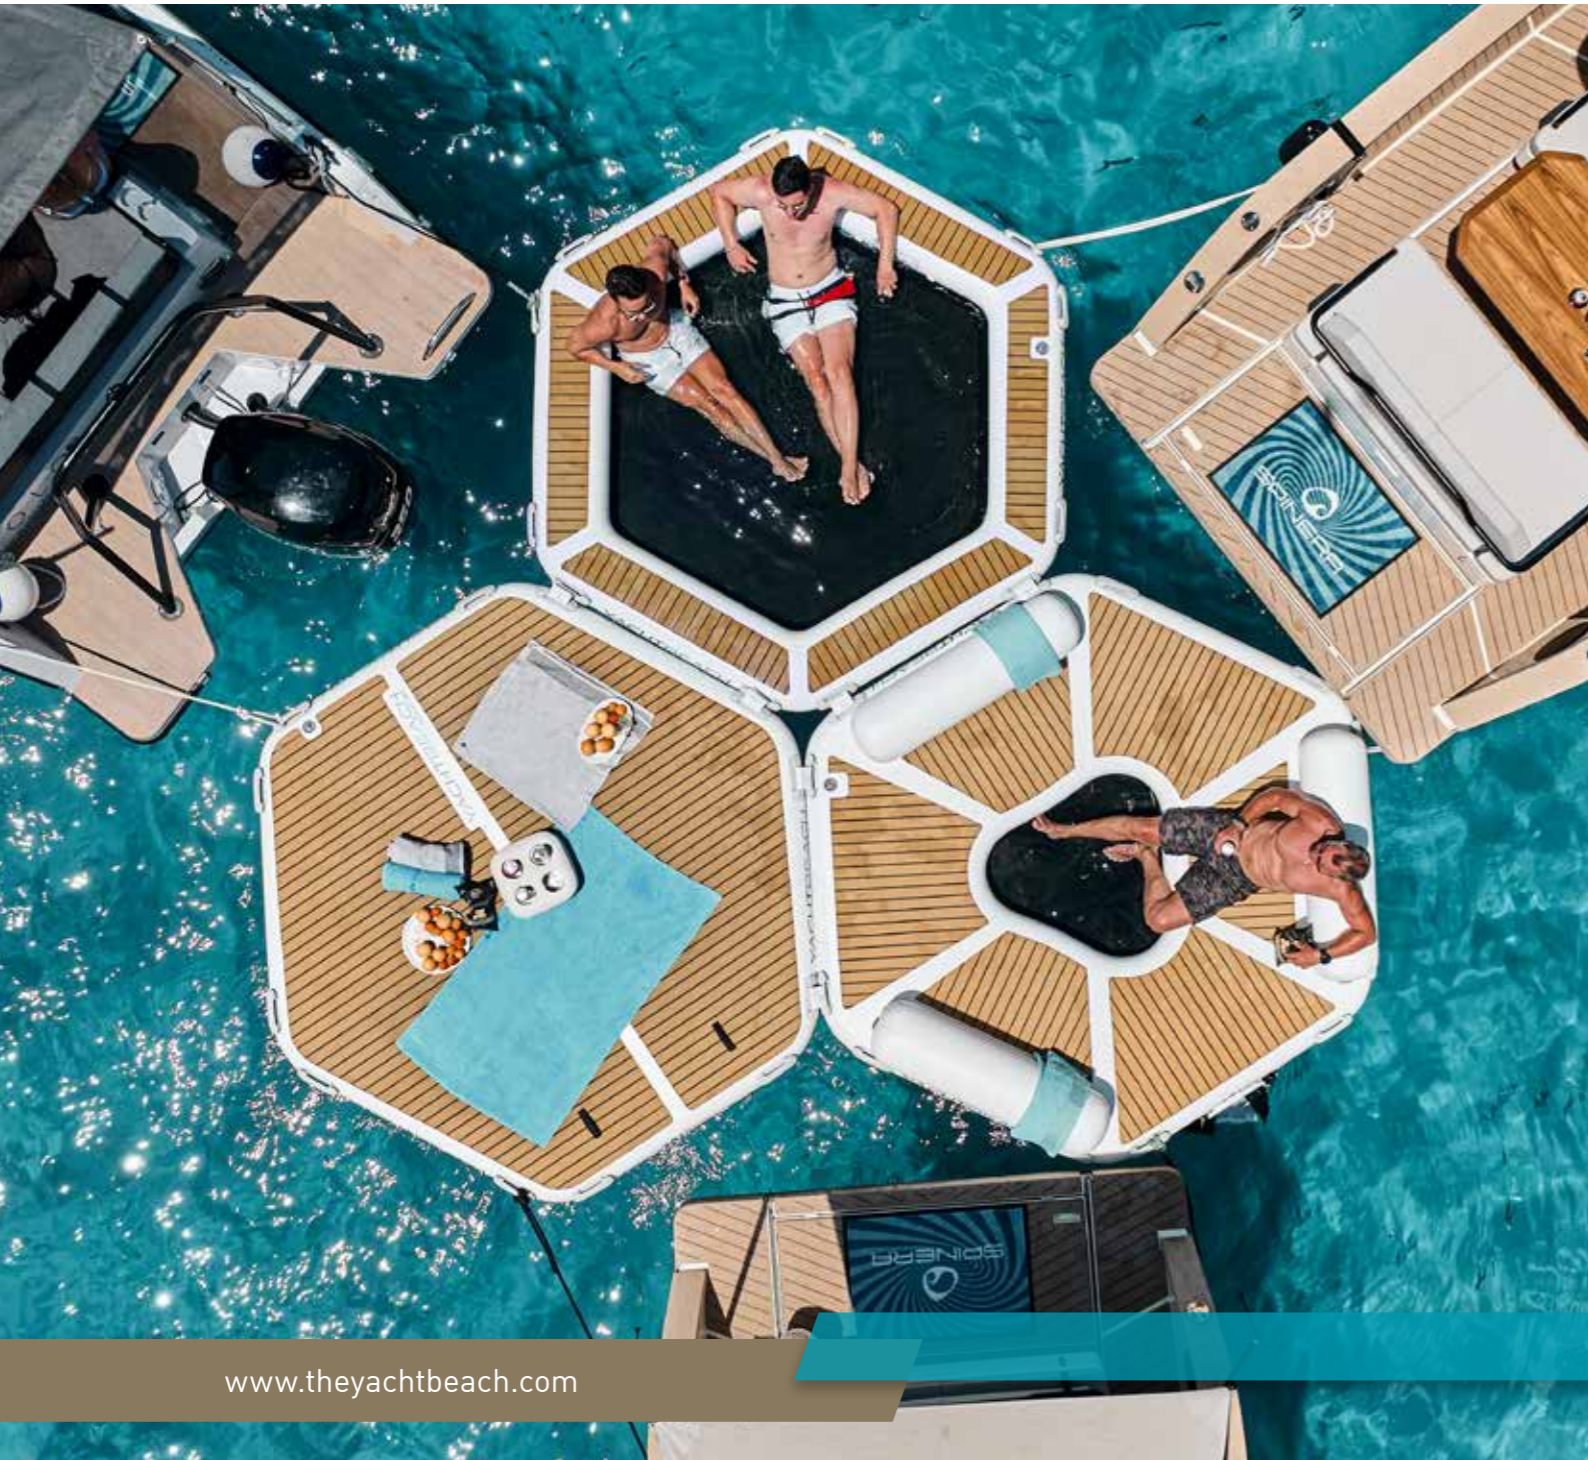

YACHTBEACH Platform 6.16

Code 24279
 Price excl. VAT € 3.528,57
 Price incl. VAT € 4.199,00

GO HONEYCOMB WITH YOUR WATER SETUP!

YACHTBEACH PARTY ZONE 2.50

This is your perfect chillout and party area behind the yacht. Here you can hang out all day and unwind or have a cool party. The mesh sits on top of the watersurface so your guest will always stay cool! With drink holders for 6 people, nothing stands in the way of your party. As a stand-alone platform behind the yacht or to extend your island. There are no limits to your imagination.