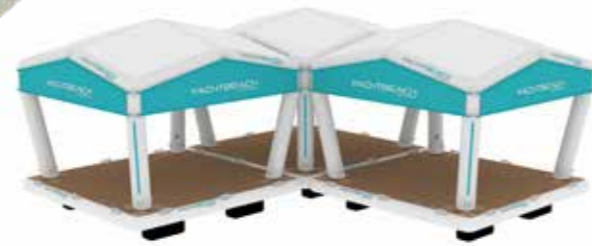

YACHTBEACH SQUARE PAVILION

Measurements:
Pavilion Platform - 308 x 308 cm
Pavilion Tent - 308 x 308 cm
Capacity:
Up to 6 Person

Measurements:
Pavilion Platform - 410 x 410 cm
Pavilion Tent - 410 x 410 cm
Capacity:
Up to 12 Person

The new Yachtbeach Square Pavilion is an inflatable modular system with platform, tent and curtains. The Yachtbeach Pavilion offers a stylish and weatherproof space that seamlessly combines the charm of the outdoors with the comfort of the indoors. The tent with 4 pillars allowing for optional curtains to be hung.

YACHTBEACH SPORT PLATFORM 3.08x3.08 GRIP TEAK CODE 25149

Pack size: 96x62x48cm - 38"x24"x19"

Price excl. VAT € 2.520,17
Price incl. VAT € 2.999,00

YACHTBEACH PAVILION TENT 3.08x3.08 CODE 25148

Pack size: 90x64x38cm - 35"x25"x15"

Price excl. VAT € 2.100,00
Price incl. VAT € 2.499,00

YACHTBEACH CURTAINS FOR PAVILION TENT 3.08 (4 UNITS) INCLUDED WITH TENT 25148 CODE 25151

Pack size: 40x22x11cm - 16"x9"x4"
Price excl. VAT € 671,43
Price incl. VAT € 799,00

YACHTBEACH SPORT PLATFORM 4.10x4.10 GRIP TEAK CODE 25164

Pack size: 118x66x38cm - 46"x26"x15"

Price excl. VAT € 3.192,44
Price incl. VAT € 3.799,00

YACHTBEACH PAVILION TENT 4.10x4.10 CODE 25165

Pack size: 92x66x52cm - 36"x26"x20"

Price excl. VAT € 2.520,17
Price incl. VAT € 2.999,00

YACHTBEACH CURTAINS FOR PAVILION TENT 4.10 (4 UNITS) INCLUDED WITH TENT 25165 CODE 25166

Pack size: 50x22x11cm - 20"x9"x4"
Price excl. VAT € 671,43
Price incl. VAT € 799,00