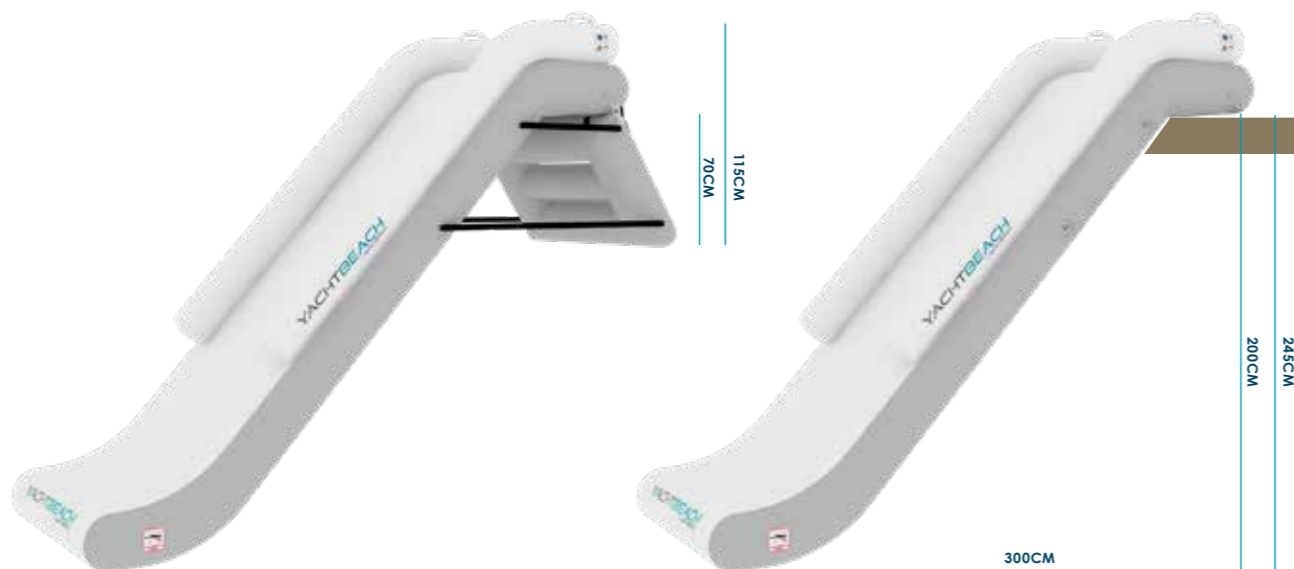

YACHTBEACH MINI SLIDE

All in one Slide that fits perfect for Boats, Pontoon Boats, Docks or Platforms. The air-steps can be adjusted in angle to ensure the perfect position. This way it fits for reelings from 30-70 cm height. Air-steps can even be taken off if you want to put the slide on a flat starting platform. This adjustable system truly makes this slide to be a best fitting universal fun slide.

Measurements:

External dimensions:

Total height: 245cm

Slide length: 300cm

Weight incl. bag: approx. 27,5kg - 60,6"

Packing size: approx. 95x51x32cm - 37"x20"x13"

Material thickness:

Reinforced heavy duty pvc

Characteristics:

- > 4 Air Chambers
- > Valve: equipped with 4 high pressure valves which allows a quick and easy filling.
- > PRV: 1 Pressure Relief Valve always ensures the right pressure
- > Handles: 2 high-quality molded handles
- > D rings: various D-rings for perfect adjustment

Scope of delivery:

- 1x carrying bag
- 1x repair set without glue
- Pump is not included

YACHTBEACH MINI SLIDE CODE 23275

Slide height from top of railing to waterline: 175-210cm - 68,9"x82,7"

Price excl. VAT € 2.100,00

Price incl. VAT € 2.499,00