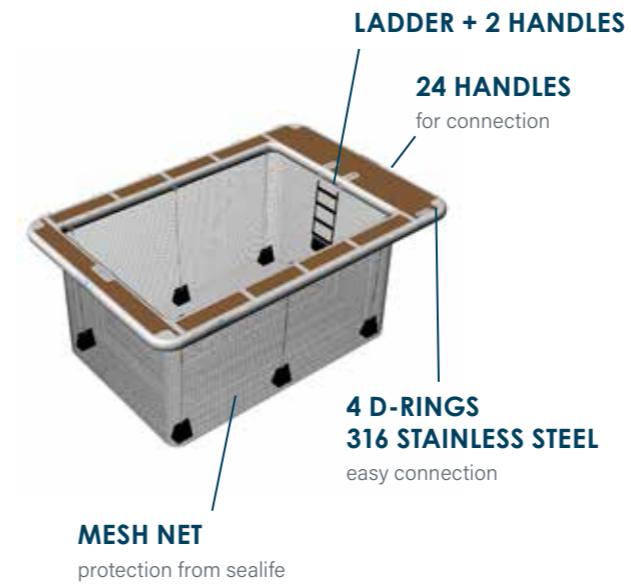

YACHTBEACH LUXURY POOL 6.20

Measurements:
External dimensions: 616x410cm - 20'x13,5'
Interior dimensions: 466x310cm made with a fine-mesh protective net
Depth: 240cm - 7,8'
Lying surface: width of 100cm
Side surfaces: width of 50cm
Weight: approx. 83 kg - 182,98lbs
Packing size: 184x70x50cm - 72"x28"x20"

Material thickness:
reinforced drop stitch with a thickness of 20cm
It offers you incredible stability and is extremely safe, even when there are several people on the Yachtbeach Luxury Pool.

Foam top:
made of flexible EVA teak

1. **Characteristics:**
2. > Valve: equipped with 2 high pressure valves which allows a quick and easy filling. The high-quality pressure relief valve always ensures the right pressure at the pool. Thanks to the 2 valves, they save 50% of time when filling & emptying.
   - > Handles: 20 high-quality fastening, carrying and handholds
   - > D rings:
     - 4 D-rings on the top and bottom
     - 6 D-rings on the inside of the pool

Scope of delivery:
1x carrying bag
1x repair set without glue
Pump & handle connector pro (21402) are not included

**YACHTBEACH LUXURY POOL 6.20
CODE 19744**

Price excl. VAT € 6.175,63
Price incl. VAT € 7.349,00