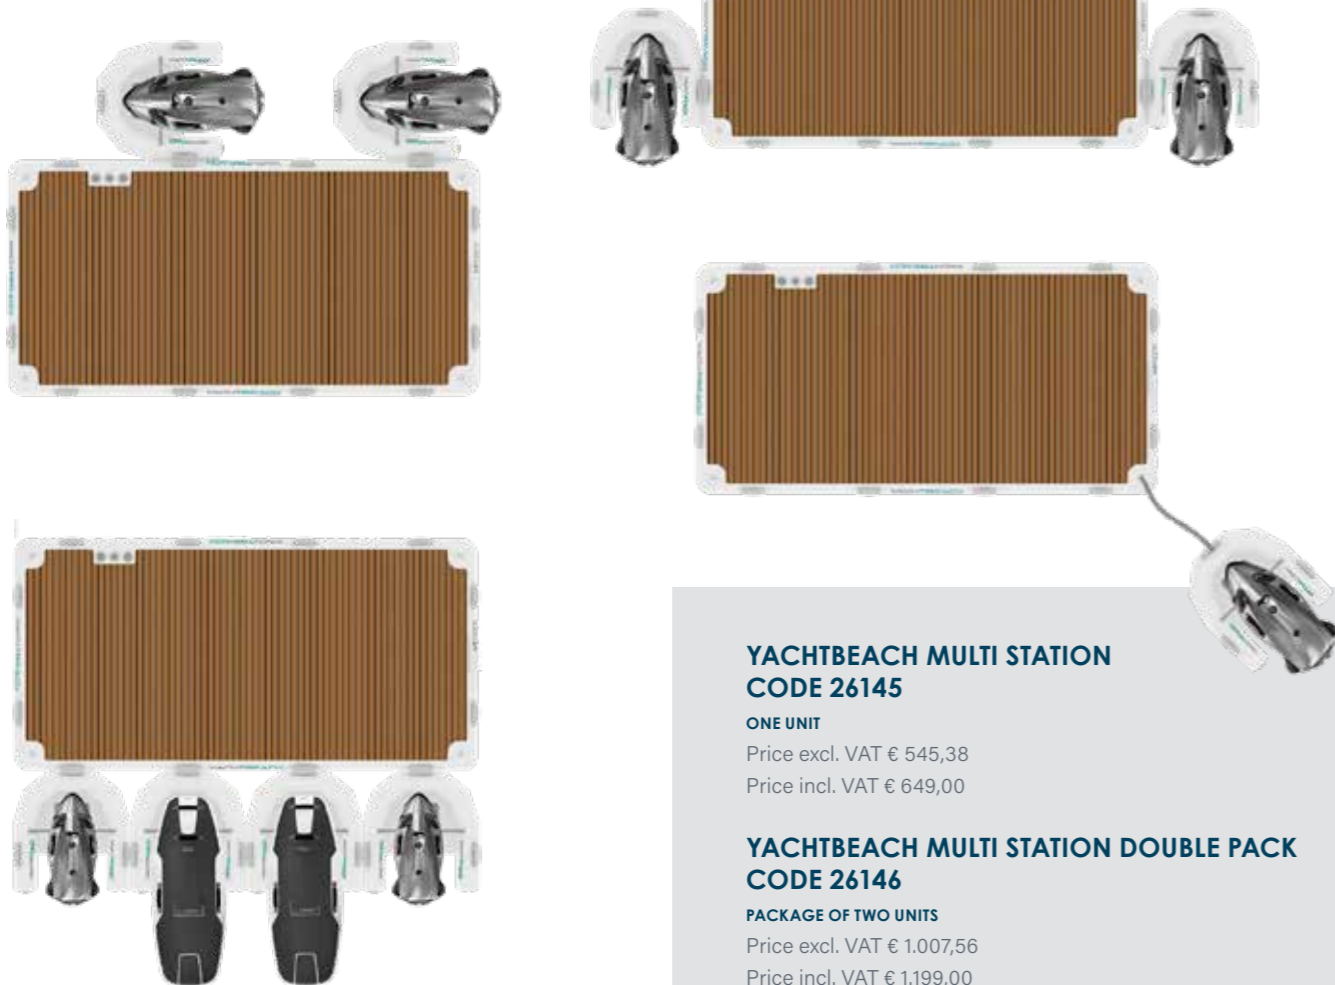

YACHTBEACH MULTI STATION CODE 26145

ONE UNIT

Price excl. VAT € 545,38
Price incl. VAT € 649,00

YACHTBEACH MULTI STATION DOUBLE PACK CODE 26146

PACKAGE OF TWO UNITS

Price excl. VAT € 1.007,56
Price incl. VAT € 1.199,00