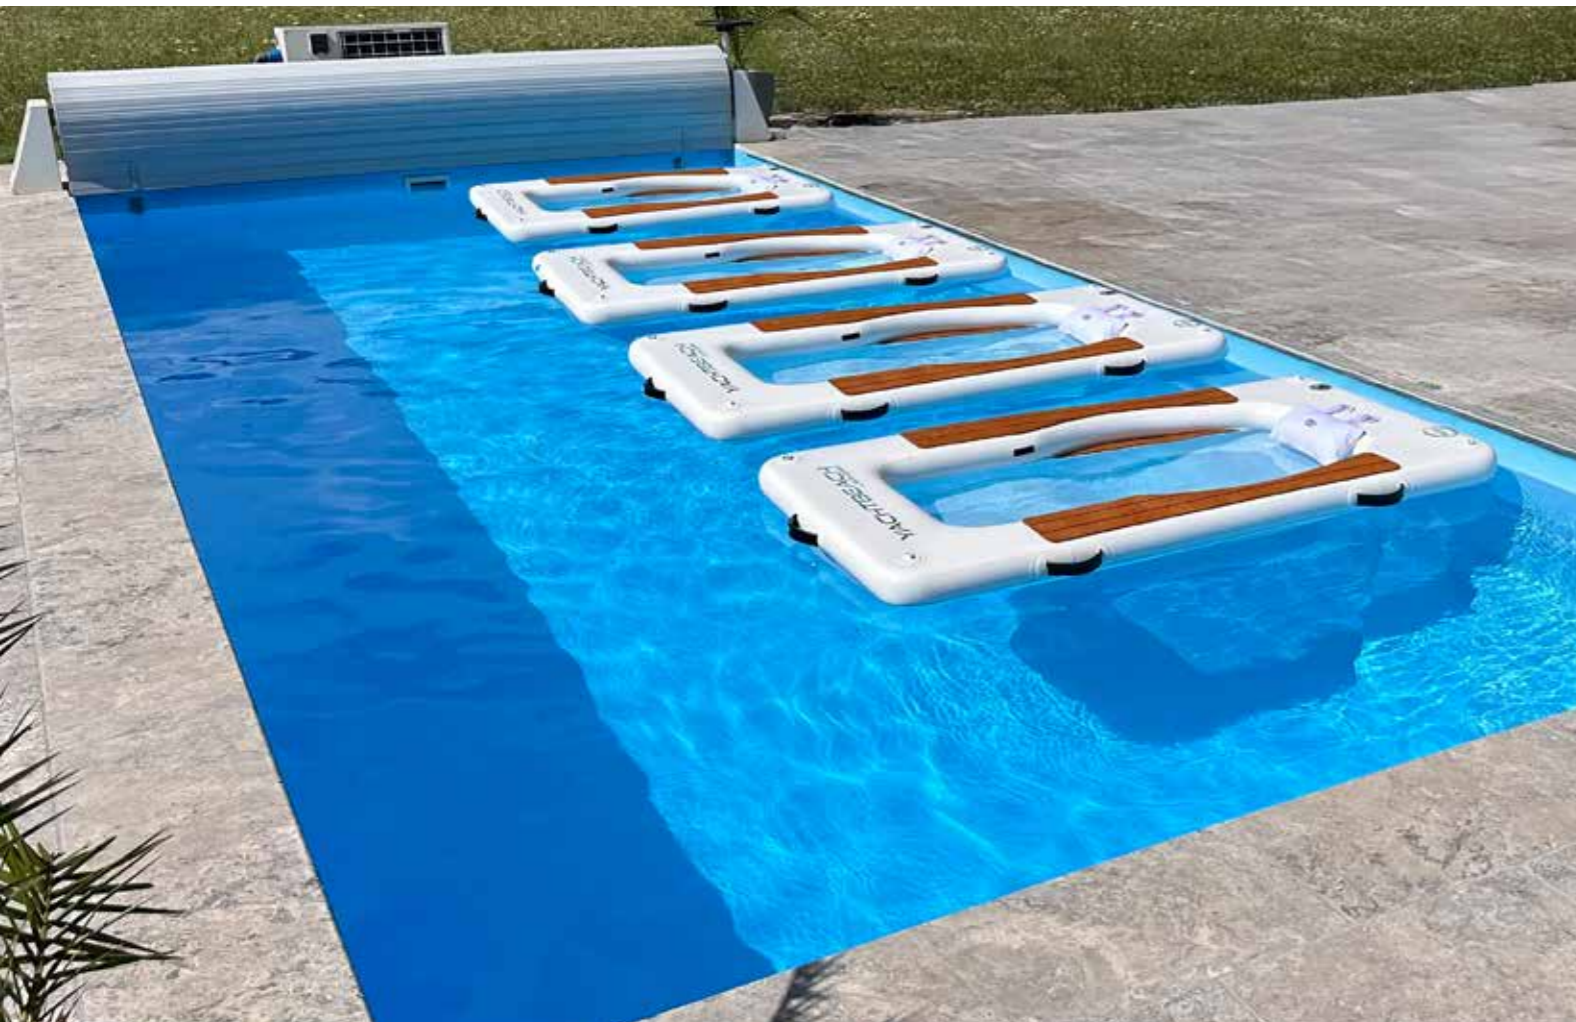

Transform the sea into your personal chill zone with the In-Water Lounger Single – a premium floating hammock designed for both adults and children. Whether securely connected to your YACHTBEACH platform or freely drifting in open water, this modular lounger promises relaxation in its most luxurious form. For additional comfort a soft cushion is included as well as two cup holders to have your favorite drink always in reach.

As part of the YACHTBEACH Modular System, it seamlessly attaches to any platform or dock using robust D-rings and handle connectors. Unpack, inflate, relax – it's that simple.

Measurements:

Size: 102x205cm - 40"x81"

Packing size: 60x42x16 cm - 24"x17"x6"

**YACHTBEACH IN-WATER LOUNGER
CODE 26104**

Price excl. VAT € 420,13

Price incl. VAT € 499,95

2 x Cupholder included

YACHTBEACH DOUBLE SUNBED

The lounge is an inflatable double sunbed. It is manufactured to withstand the toughest requirements. Our double raised lounge is thanks to his heavy duty construction very stable and keeps the shape all the time.