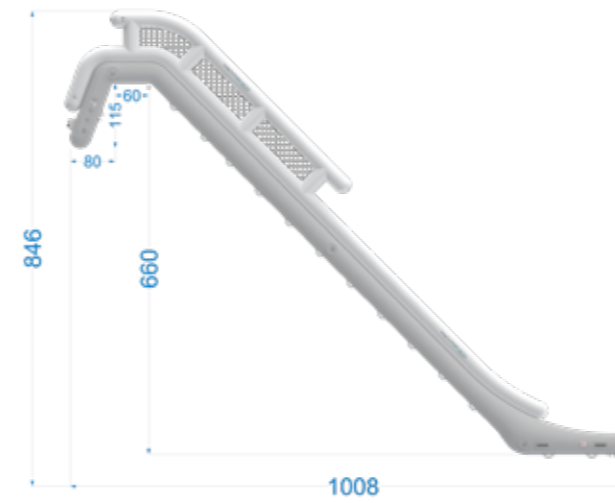

**YACHTBEACH SLIDE 540-620CM
CODE 23237**

Slide height from top of railing to waterline:
540-620cm - 212,6"x244,1"
Packing Size: approx. 110x80x75cm - 43"x32"x30"
Weight inc. bag: approx. 126 kg - 277,78"

Price excl. VAT € 10.587,39
Price incl. VAT € 12.599,00