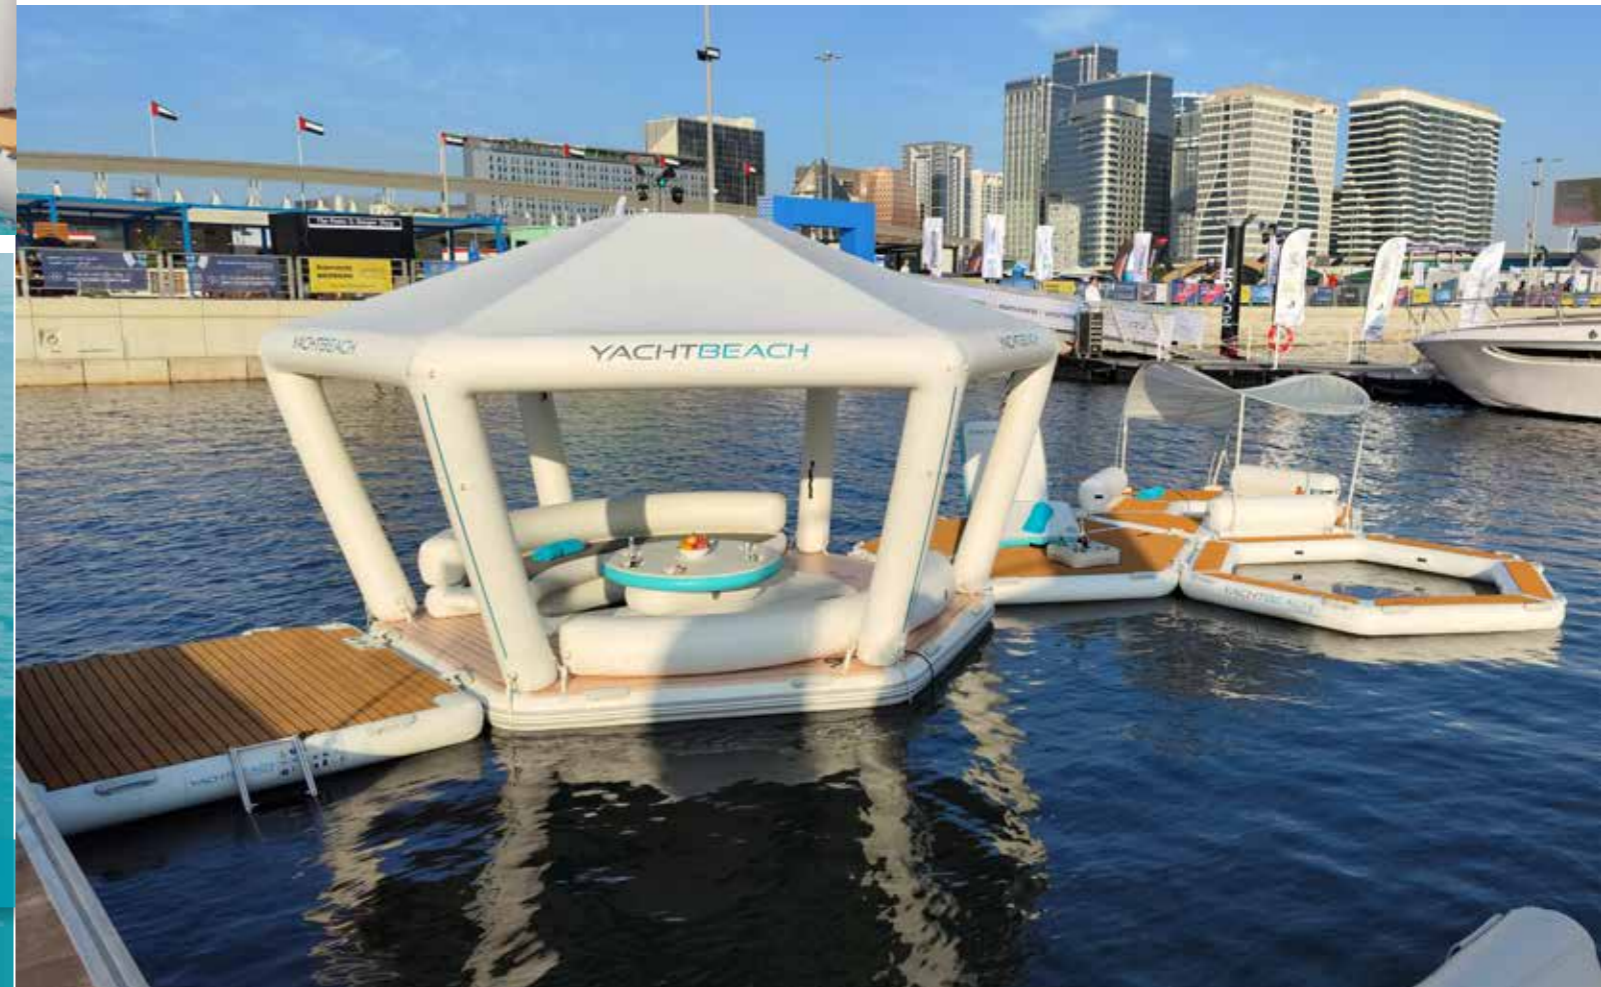

YACHTBEACH PAVILION BEACHCLUB SYSTEM

Measurements:

Pavilion Platform - 410 x 355cm

Pavilion Tent - 500 x 430 cm / 185cm open height

Capacity:

Up to 8 Person

The Pavilion redefines event architecture with its drop stitch inflatable structure, providing a stylish and weather-resistant space that seamlessly blends outdoor charm with indoor comfort. Feeling in connection with water and enjoying the comfort of The Pavilion gives more value to every set-up. It consists of different elements and is a modular system. We have the base platform with interchangeable floor options and a tent which offers you shade and also has different options for the top cover. When you struggle with low sun, there is also an add-on available, you can add curtain elements on the tent to have better shade in different situations. For maximum comfort we offer the Pavilion Sofa and the Backrest, as well as a table which fits perfectly in the middle. These elements can also be used separately on the beach as a comfortable lounge setup.

**PROTECTED BY
INTERNATIONAL PATENT**